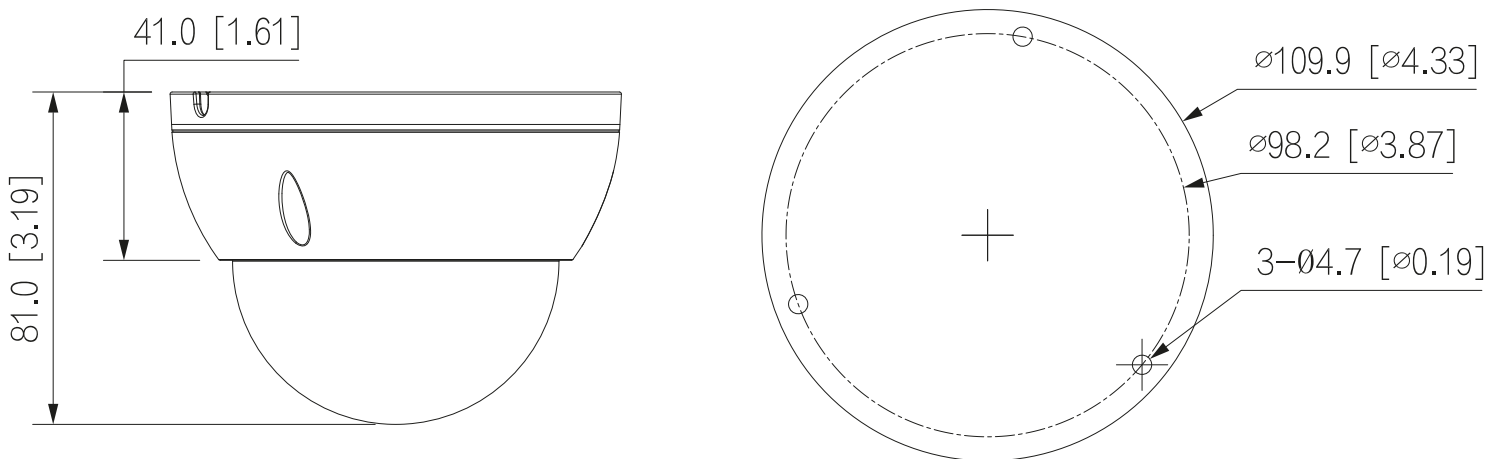

**Casing**

Metal

**Product Dimensions**

81 mm × Φ109.9 mm (3.19" × Φ4.33")

**Net Weight**

0.30 kg (0.7 lb)

**Gross Weight**

0.44 kg (1.0 lb)

**Dimensions (mm[inch])**

All specifications are subject to change without notice. Copyright © Luxrite Ltd. All rights reserved