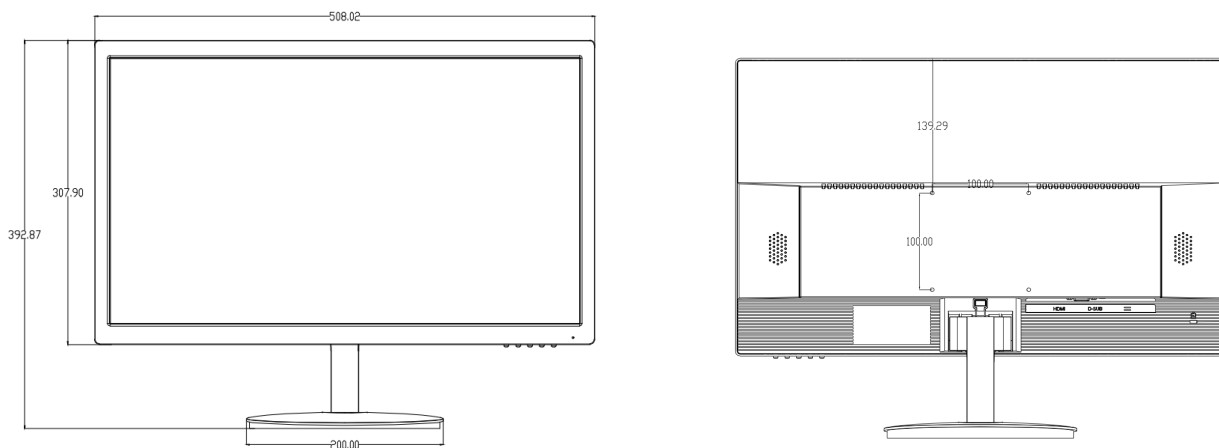

Interface

Input 1x VGA, 1x HDMI, 1x Audio In

Audio

Audio Input 1, 3.5mm mini-jack

Speaker 2x 1.5W

OSD

Multi-Language 8 (English,French,Spanish,German,Russian,Korean, Japanese, Chinese)

Mounting

VESA (mm) 100x100

Wall-mounted Thread 4-M4 Threaded hole

General

Power Supply DC 12V, 2A

Consumption (W) ≤24 (on) ; ≤0.5(Standby)

Operations Temperature 0°C ~ 40 °C

Operations Humidity 20%~85% (No Condensation)

Storage Temperature -10°C ~ 50°C

Storage Humidity 10%~90% (No Condensation)

Dimensions (WxHxD) 508.02*307.90*40.10(No Pedestal)
508.02*392.87*200.00(With Pedestal)

Weight Net Weight:2.3 Gross Weight:3.4

Accessory

Standard HDMI cable、Adapter、Pedestal、Quick Guide

Dimensions

All specifications are subject to change without notice. Copyright © Luxrite Ltd. All rights reserved