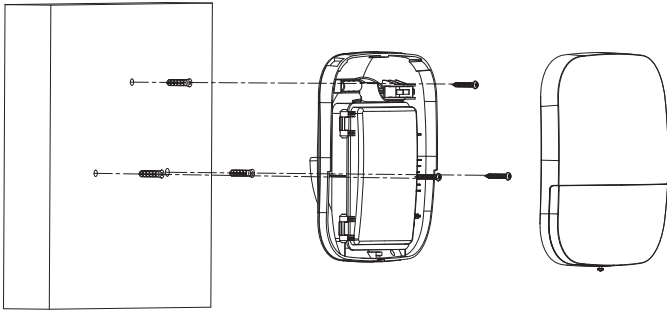

Application

Installation

Dimensions (mm[inch])