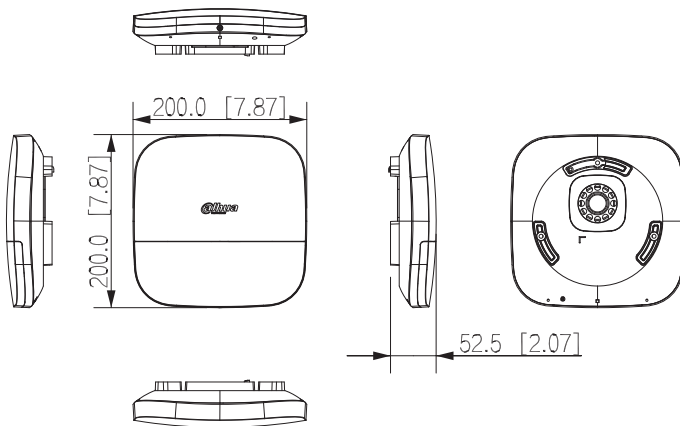

General

Power Supply Mode	Battery (default), 12 VDC
Battery Model	CR123A
Battery Life	4 CR123A batteries can be used for 3.4 years (if triggered fortnightly and the alarm sounds for 120 s each time with a battery efficiency of 80%)
Operating Temperature	–25 °C to +60 °C (–13 °F to +140 °F)
Operating Humidity	10%–90% (RH)
Product Dimensions	200 mm × 200 mm × 52.5 mm (7.87" × 7.87" × 2.07") (L × W × H)
Packaging Dimensions	255 mm × 239 mm × 64 mm (10.04" × 9.41" × 2.52") (L × W × H)
Net Weight	610 g (1.34 lb)
Gross Weight	920 g (2.03 lb)
Installation	Wall mount
Casing	PC + ABS
Protection	IP65
Certifications	CE

Application

Installation

Dimensions (mm[inch])

Wireless Door Detector

Wireless PIR Detector

Wireless Keyfob

Wireless Single Channel

RF868