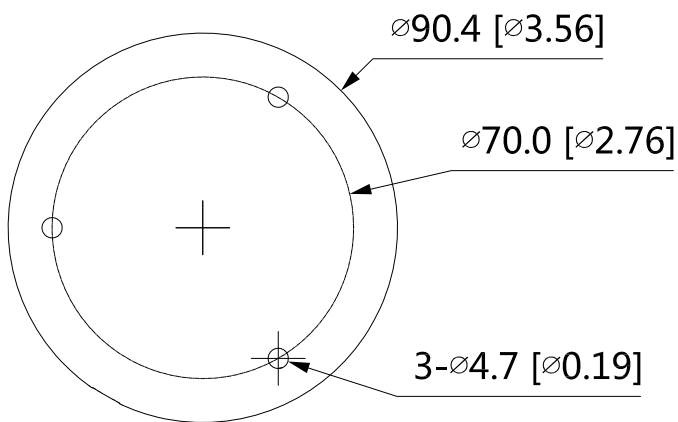

All specifications are subject to change without notice. Copyright © Luxrite Ltd. All rights reserved