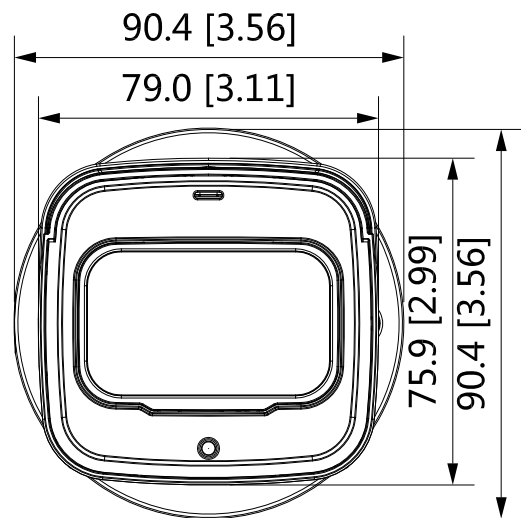

All specifications are subject to change without notice. Copyright © Luxrite Ltd. All rights reserved