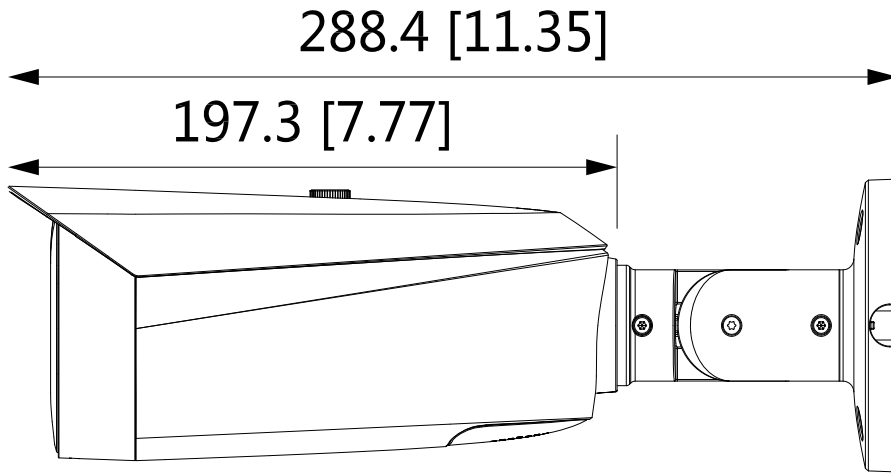

All specifications are subject to change without notice. Copyright © Luxrite Ltd. All rights reserved