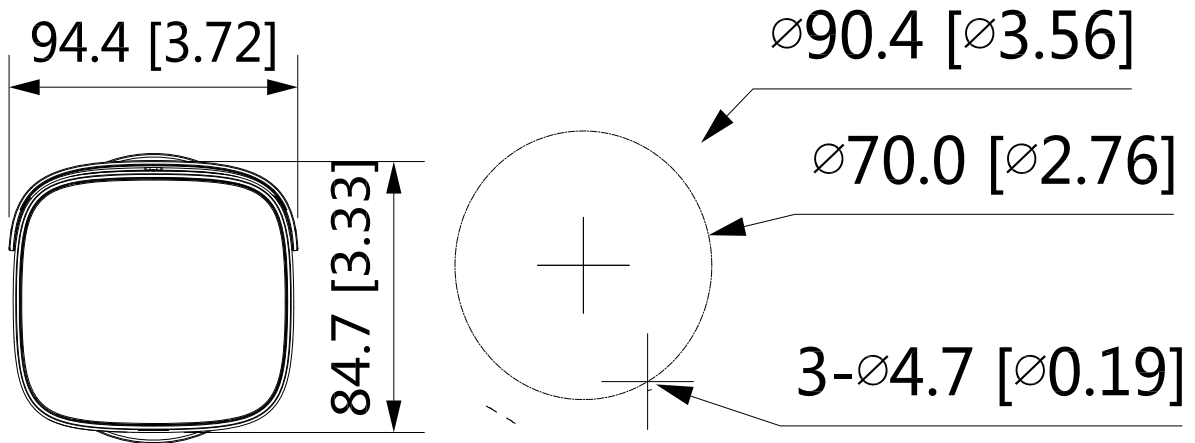

All specifications are subject to change without notice. Copyright © Luxrite Ltd. All rights reserved