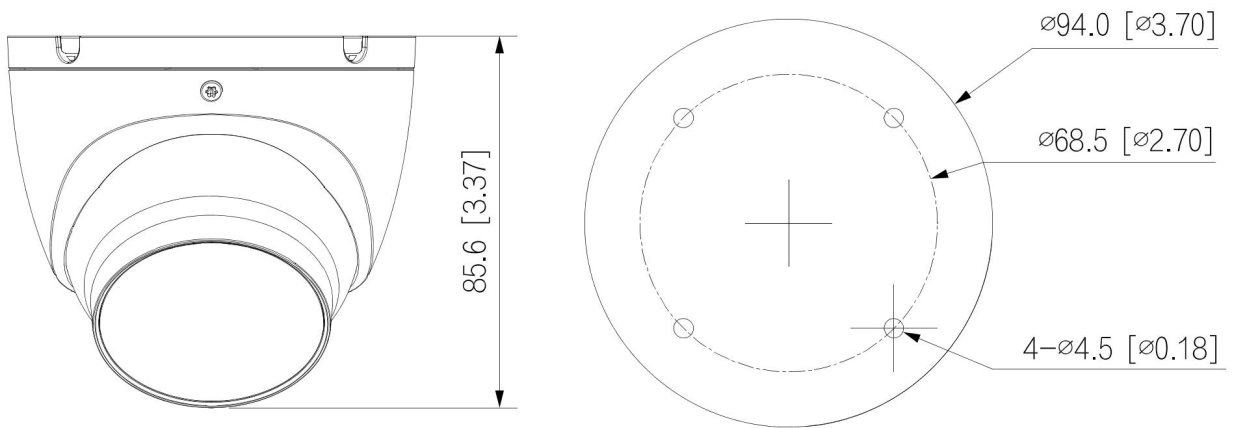

Video

Video Compression	H.265; H.264; H.264H; H.264B; MJPEG (Only supported by the sub stream)
Smart Codec	Smart H.265+: Smart H.264+

(continued)

Video Frame Rate	Main stream: 3840 × 2160@(1–20 fps)/2688 × 1520@(1–25/30 fps) Sub stream: 704 × 576@(1–25 fps)/704 × 480@(1–30 fps) *The values above are the max. frame rates of each stream; for multiple streams, the values will be subjected to the total encoding capacity.
Stream Capability	2 streams
Resolution	8M (3840 × 2160); 6M (3072 × 2048); 5M (3072 × 1728); 4M (2880 × 1620/2688 × 1520); 3M (2048 × 1536/2304 × 1296); 1080p (1920 × 1080); 1.3M (1280 × 960); 720p (1280 × 720); D1 (704 × 576/704 × 480); VGA (640 × 480); CIF (352 × 288/352 × 240)
Bit Rate Control	CBR/VBR
Video Bit Rate	H.264: 32 kbps–8192 kbps; H.265: 12 kbps–8192 kbps
Day / Night	Auto(ICR)/ Colour / B/W
BLC	Yes
HLC	Yes
WDR	DWDR
White Balance	Auto; natural; street lamp; outdoor; manual; regional; custom
Gain Control	Auto / Manual
Noise Reduction	3D NR
Motion Detection	OFF/ON (4 areas, rectangular)
Region of Interest (ROI)	Yes (4 areas)
Smart Illumination	Yes
Smart Dual Light	Yes
Image Rotation	0°/90°/180°/270° (Support 90°/270° with 2688 × 1520 resolution and lower)
Mirror	Yes
Privacy Masking	4 areas
Audio	
Built-in Microphone	Yes, built-in microphone
Audio Compression	G.711a; G.711Mu; PCM; G.726

Structure

Casing Material	Metal
Product Dimensions	85.6 mm × Φ 94.0 mm (3.37" × Φ 3.7")
Net Weight	0.35 kg (0.77 lb)
Gross Weight	0.46 kg (1.01 lb)

Dimensions (mm[inch])

mm [inch]

All specifications are subject to change without notice. Copyright © Luxrite Ltd. All rights reserved