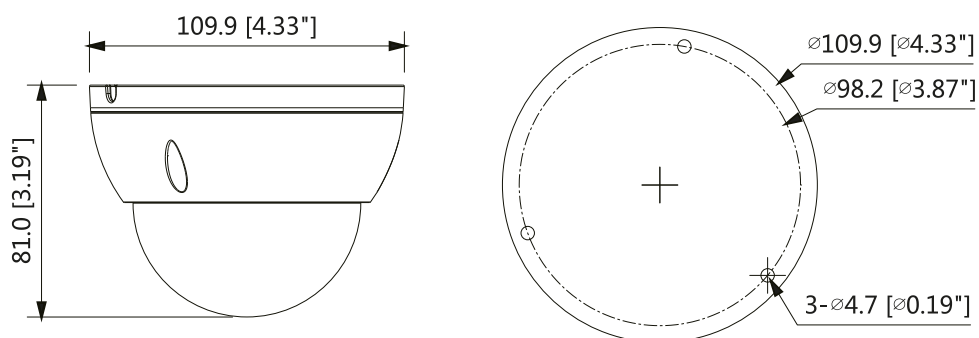

Mirror	Off / On
Privacy Masking	Off / On (4 Area, Rectangle)
Network	
Ethernet	RJ-45 (10/100Base-T)
Protocol	HTTP; HTTPS; TCP; ARP; RTSP; RTP; UDP; SMTP; FTP; DHCP; DNS; DDNS; PPPOE; IPv4/v6; QoS; UPnP;NTP; Bonjour; 802.1x; Multicast; ICMP; IGMP; SNMP
Interoperability	ONVIF, PSIA, CGI
Streaming Method	Unicast / Multicast
Max. User Access	10 Users
Edge Storage	Local PC for instant recording
Web Viewer	IE, Chrome, Firefox, Safari
Smart Phone	iPhone, iPad & Android
General	
Power Supply	DC12V, PoE (802.3af)(Class 0)
Power Consumption	< 5.5W
Operating Condition	-30° C ~ +60° C (-22° F ~ +140° F) / Less than 95% RH
Storage Conditions	-30° C ~ +60° C (-22° F ~ +140° F) / Less than 95% RH
Ingress Protection	IP67
Vandal Resistance	IK10
Casing	Metal
Dimensions	Φ109.9mm × 81mm (4.33" x 3.19")
Net Weight	0.41Kg
Gross Weight	0.53Kg

All specifications are subject to change without notice. Copyright © Luxrite Ltd. All rights reserved