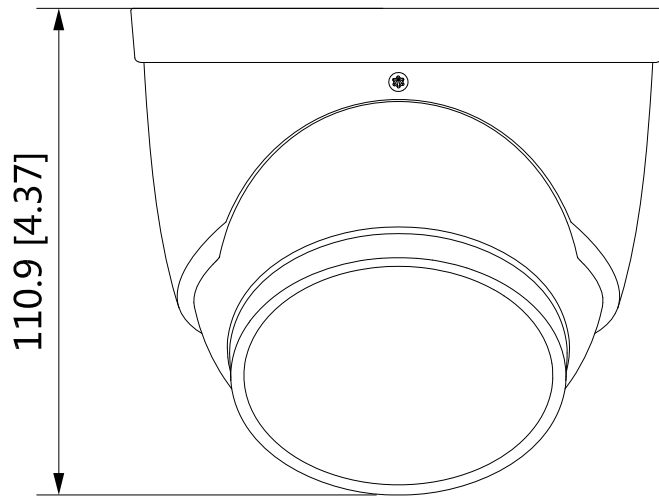

*The values above are the max. frame rates of each stream; for multiple streams, the values will be subjected to the total encoding capacity.

Stream Capability	3 streams
Resolution	8M (3840 × 2160); 6M (3072 × 2048); 5M (3072 × 1728/2592 × 1944); 4M (2688 × 1520); 3M (2048 × 1536/2304 × 1296); 1080p (1920 × 1080); 1.3M (1280 × 960); 720p (1280 × 720); D1 (704 × 576/704 × 480); VGA (640 × 480); CIF (352 × 288/352 × 240)
Bit Rate Control	CBR/VBR
Video Bit Rate	H.264: 3 kbps–20480 kbps H.265: 3 kbps–20480 kbps
Day/Night	Auto (ICR)/Color/B/W
BLC	Yes
HLC	Yes
WDR	120 dB
Scene Self-adaptation	Yes
White Balance	Auto/natural/street lamp/outdoor/manual/regional custom
Gain Control	Auto/Manual
Noise Reduction	3D DNR
Motion Detection	OFF/ON (4 areas)
Region of Interest(RoI)	Yes (4 areas)
Smart Illumination	Yes
Defog	Yes
Image Rotation	0°/90°/180°/270° (Support 90°/270° with 2688 × 1520 resolution and lower)
Mirror	Yes
Privacy Masking	8 areas
Audio	
Built-in MIC	Yes
Audio Compression	PCM; G.711a; G.711Mu; G.726; G.723
Alarm	
Alarm Event	No SD card; SD card full; SD card error; network disconnection; IP conflict; illegal access; motion detection; video tampering; tripwire; intrusion; scene changing; audio detection; voltage detection; external alarm; SMD; security exception

Storage Conditions	-40°C to +60°C (-40°F to +140°F)
Ingress Protection	IP67
Casing	Metal
Dimensions	Φ122.0 mm × 110.9 mm (Φ4.8" × 4.4")
Net Weight	754 g (1.7 lb)
Gross Weight	915 g (2.0 lb)

All specifications are subject to change without notice. Copyright © Luxrite Ltd. All rights reserved