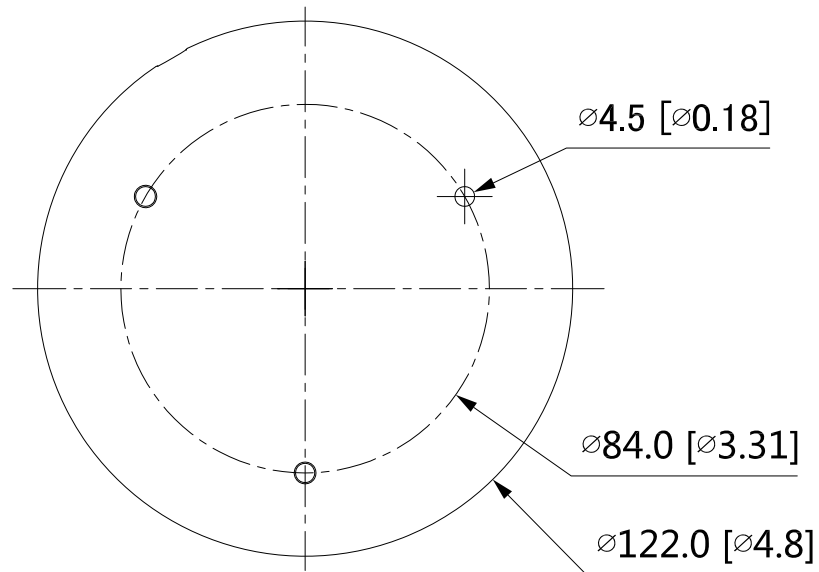

Storage Conditions	-40°C to +60°C (-40°F to +140°F)
Ingress Protection	IP67
Casing	Metal
Dimensions	Φ122.0 mm × 110.9 mm (Φ4.8" × 4.4")
Net Weight	754 g (1.7 lb)
Gross Weight	915 g (2.0 lb)

All specifications are subject to change without notice. Copyright © Luxrite Ltd. All rights reserved