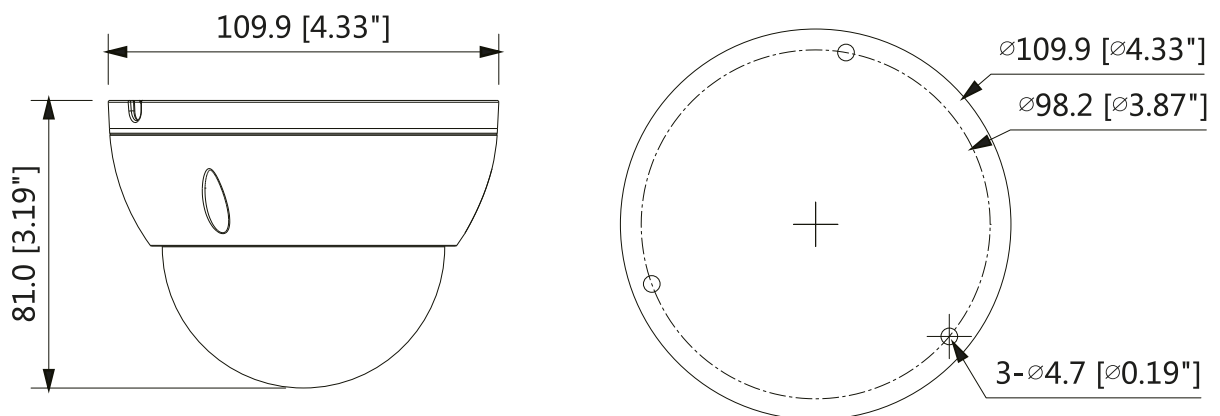

(continued)

(continued)

Mount Type	Board-in
Focal Length	2.8mm
Max. Aperture	F1.6
Angle of View	H:98°, V:67°
Focus Control	Fixed
Close Focus Distance	0.9m
Intelligence	
Advanced Intelligent Functions	Face Detection
IVS	Tripwire, Intrusion, Object Abandoned/Missing
Video	
Compression	H.265+/H.265/H.264+/H.264
Streaming Capability	3 Streams
Resolution	(3072×2048)/(3072×1728)/(2592×1944)/(2688×1520)/(2560×1440)/ (2304×1296)/1080P(1920×1080)/SXGA(1280×1024)/1.3M(1280×960)/ 720P(1280×720)/D1(704×576/704×480)/CIF(352×288/352×240)
Frame Rate	Main Stream: 6MP (1~20fps), 4MP(1~25fps) Sub Stream: D1(1~25fps) ; Third Stream: 1080P(1~25fps)
Bit Rate Control	CBR/VBR
Bit Rate	H.264: 24K ~ 10240Kbps H.265: 14K ~ 9984Kbps
Day/Night	Auto(ICR) / Color / B/W
BLC Mode	BLC / HLC / WDR(120dB)
White Balance	Auto/Natural/Street Lamp/Outdoor/Manual
Gain Control	Auto/Manual
Noise Reduction	3D DNR
Motion Detection	Off / On (4 Zone, Rectangle)
Region of Interest	Off / On (4 Zone)
Smart IR	Support
Digital Zoom	16x
Flip	0°/90°/180°/270°
Mirror	Off / On
Privacy Masking	Off / On (4 Area, Rectangle)

General

Power Supply	DC12V, PoE (802.3af)(Class 0)
Power Consumption	< 5.5W
Operating Condition	-30° C ~ +60° C (-22° F ~ +140° F) / Less than 95% RH
Storage Conditions	-30° C ~ +60° C (-22° F ~ +140° F) / Less than 95% RH
Ingress Protection	IP67
Vandal Resistance	IK10
Casing	Metal
Dimensions	Φ109.9mm × 81mm (4.33" x 3.19")
Net Weight	0.41Kg
Gross Weight	0.53Kg