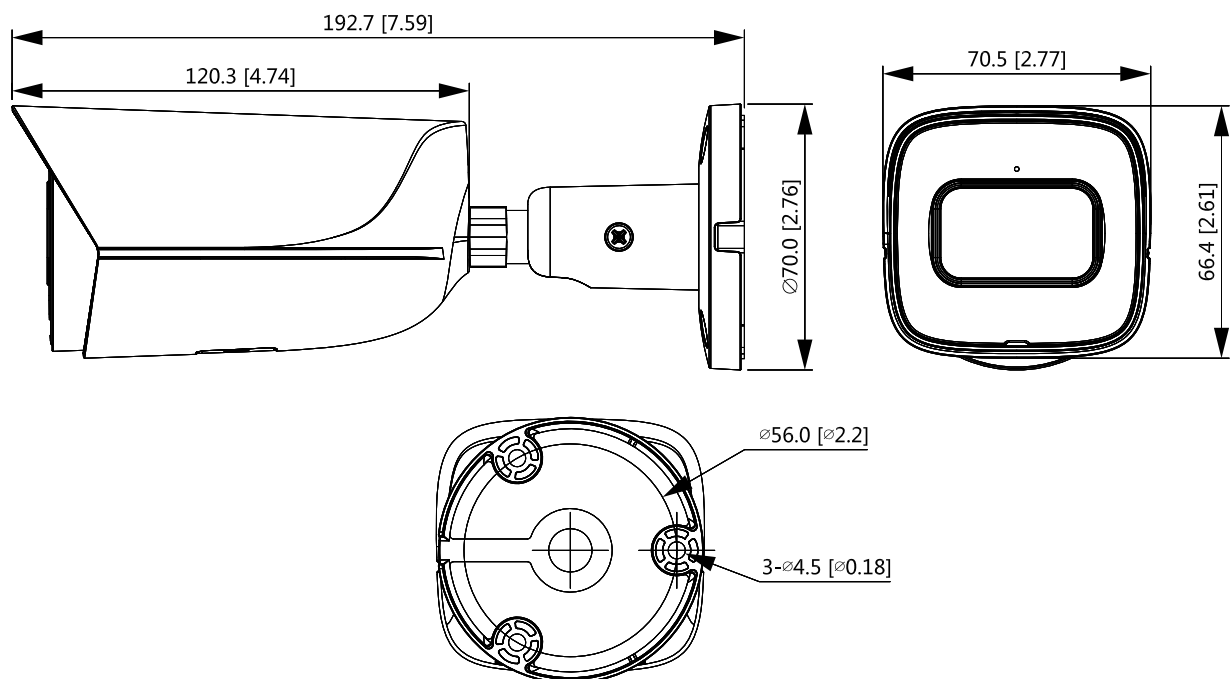

IP67

Casing

Metal

Dimensions

192.7 mm × 70.5 mm × 66.4 mm

Net Weight

590 g

Gross Weight

780 g

All specifications are subject to change without notice. Copyright © Luxrite Ltd. All rights reserved