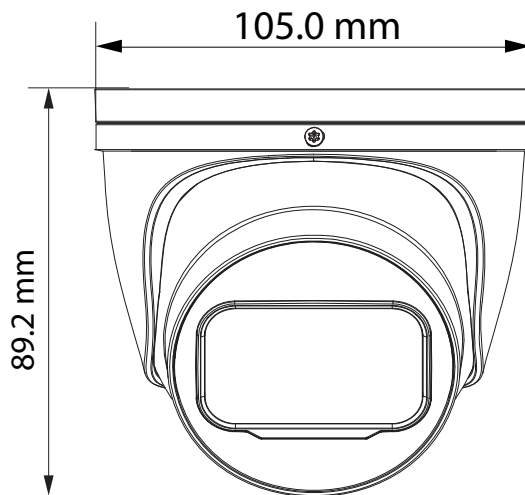

Lens

Lens Type	Fixed-focal
Lens Mount	M12
Focal Length	2.8mm
Max. Aperture	F1.6
Field of View	2.8 mm: H: 111°; V: 58°; D: 132°
Iris Control	Fixed
Close Focus Distance	2.8 mm: 1.1 m (3.61 ft)
	2.8mm
	Detect: 63.6 m
DORI Distance	Observe: 25.4 m Recognise: 12.7 m Identify: 6.4 m

Power

Power Supply	12 VDC/PoE (802.3af)
Power Consumption	Basic: 2.2 W (12 VDC); 2.9 W (PoE) Max. (H.265+ max. resolution + max. stream+ WDR + IR intensity + IVS): 4.1 W (12 VDC); 5.0 W (PoE)

Environment

Operating Temperature	-40 °C to +60 °C (-40 °F to +140 °F)
Operating Humidity	≤95%
Storage Temperature	-40 °C to +60 °C (-40 °F to +140 °F)
Storage Humidity	≤95%
Protection	IP67

Structure

Casing Material	Metal
Product Dimensions	89.2 mm × Φ105.0 mm
Net Weight	0.48 kg (1.06 lb)
Gross Weight	0.68 kg (1.50 lb)

Dimensions (mm[inch])

Accessories

BASE05-W

WALLBRACKET05-W

POLEBRACKET01

All specifications are subject to change without notice. Copyright © Luxrite Ltd. All rights reserved