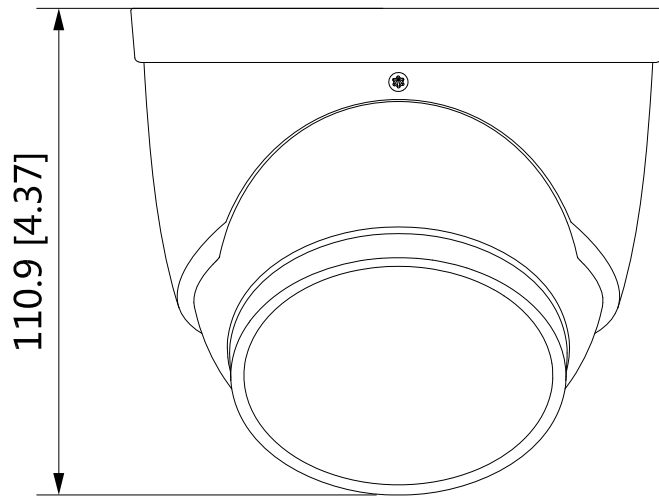

*The values above are the max. frame rates of each stream; for multiple streams, the values will be subjected to the total encoding capacity.

Stream Capability	3 streams
Resolution	5M (2592 × 1944); 4M (2688 × 1520 / 2560 × 1440); 3M (2304 × 1296); 1080p (1920 × 1080); 1.3M (1280 × 960); 720p (1280 × 720); D1 (704 × 576/704 × 480); VGA (640 × 480); CIF (354 × 288/354 × 240)
Bit Rate Control	CBR/VBR
Video Bit Rate	H.264: 32 Kbps–8192 Kbps H.265: 12 Kbps–8192 Kbps
Day/Night	Auto (ICR)/Color/B/W
BLC	Yes
HLC	Yes
WDR	120 dB
Scene Self-adaptation	Yes
White Balance	Auto/natural/street lamp/outdoor/manual/regional custom
Gain Control	Auto/Manual
Noise Reduction	3D DNR
Motion Detection	OFF/ON (4 areas)
Region of Interest(RoI)	Yes (4 areas)
Smart Illumination	Yes
Defog	Yes
Image Rotation	0°/90°/180°/270° (Support 90°/270° with 2688 × 1520 resolution and lower)
Mirror	Yes
Privacy Masking	8 areas
Audio	
Built-in MIC	Yes
Audio Compression	PCM; G.711a; G.711Mu; G.726; G.723
Alarm	
Alarm Event	No SD card; SD card full; SD card error; network disconnection; IP conflict; illegal access; motion detection; video tampering; tripwire; intrusion; scene changing; audio detection; voltage detection; external alarm; SMD; security exception

Storage Conditions	-40°C to +60°C (-40°F to +140°F)
Ingress Protection	IP67
Casing	Metal
Dimensions	Φ122.0 mm × 110.9 mm (Φ4.8" × 4.4")
Net Weight	754 g (1.7 lb)
Gross Weight	915 g (2.0 lb)

All specifications are subject to change without notice. Copyright © Luxrite Ltd. All rights reserved