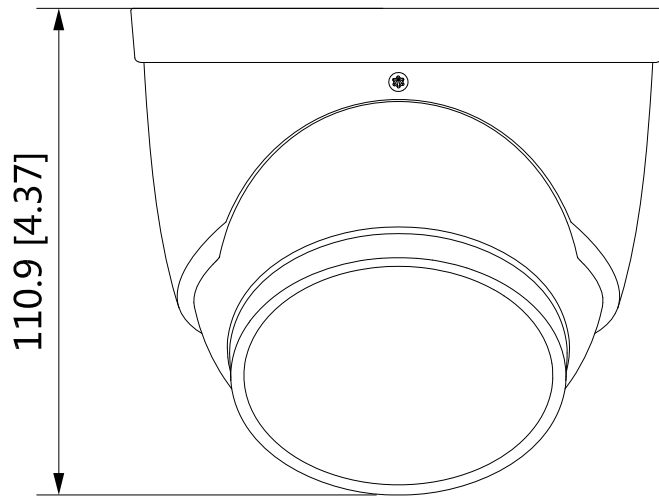

<b>Storage Conditions</b>	-40°C to +60°C (-40°F to +140°F)
<b>Ingress Protection</b>	IP67
<b>Casing</b>	Metal
<b>Dimensions</b>	Φ122.0 mm × 110.9 mm (Φ4.8" × 4.4")
<b>Net Weight</b>	754 g (1.7 lb)
<b>Gross Weight</b>	915 g (2.0 lb)