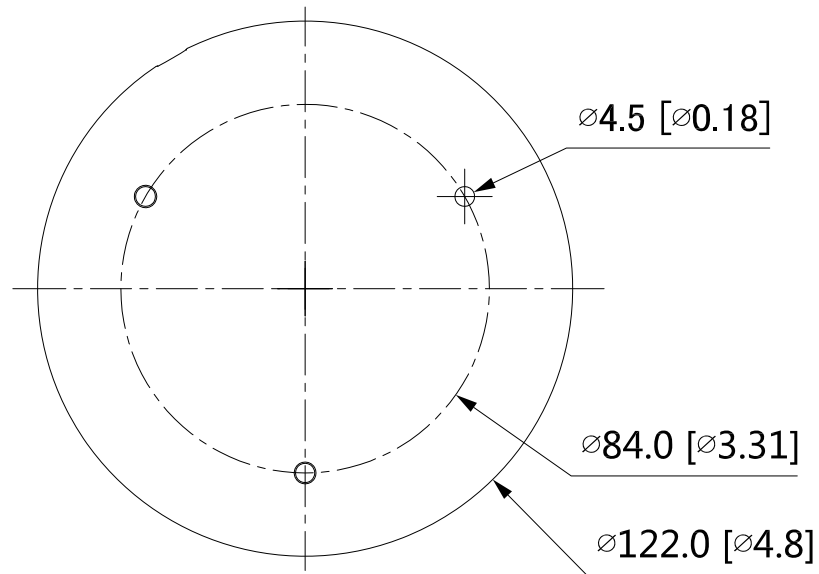

Storage Conditions	-40°C to +60°C (-40°F to +140°F)
Ingress Protection	IP67
Casing	Metal
Dimensions	Φ122.0 mm × 110.9 mm (Φ4.8" × 4.4")
Net Weight	754 g (1.7 lb)
Gross Weight	915 g (2.0 lb)

All specifications are subject to change without notice. Copyright © Luxrite Ltd. All rights reserved