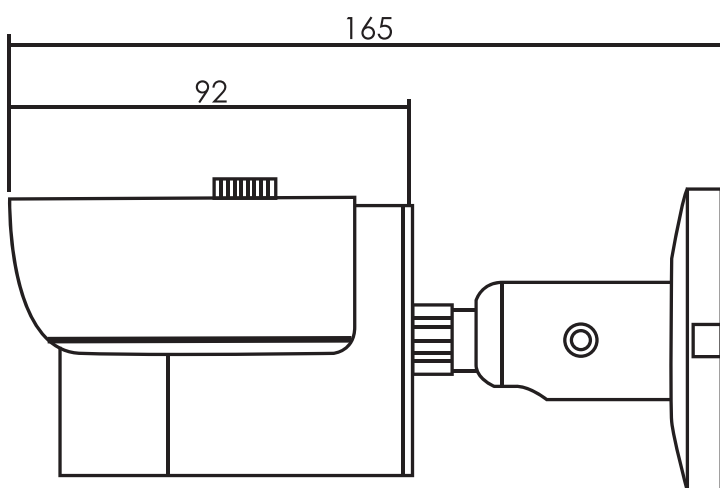

**Intelligence**

<b>IVS</b>	Tripwire, Intrusion
------------	---------------------

**Network**

<b>Ethernet</b>	RJ-45 (10/100Base-T)
-----------------	----------------------

(continued)

<b>Wi-Fi</b>	N/A
<b>Protocol</b>	IPv4/IPv6, HTTP, HTTPS, TCP/IP, UDP, UPnP, ICMP, IGMP, RTSP, RTP, SMTP, NTP, DHCP, DNS, PPPOE, DDNS, FTP, IP Filter, QoS
<b>Compatibility</b>	ONVIF 2.4
<b>Max. User Access</b>	20 users
<b>Smart Phone</b>	iPhone, iPad & Android
<b>Auxiliary Interface</b>	
<b>RS485</b>	N/A
<b>Alarm</b>	N/A
<b>PIR Sensor Range</b>	N/A
<b>General</b>	
<b>Power Supply</b>	DC12V, PoE (802.3af)
<b>Power Consumption</b>	<5.5W
<b>Working Environment</b>	-30°C~+60°C, Less than 95% RH
<b>Ingress Protection</b>	IP66
<b>Vandal Resistance</b>	N/A
<b>Dimensions</b>	Ø70mm × 165mm
<b>Weight</b>	0.38Kg(with package 0.44 Kg)