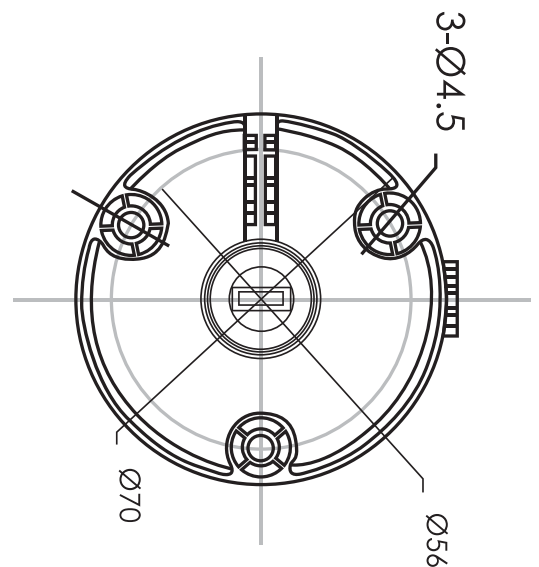

## SPECIFICATIONS

<b>Model Number</b>	DHIPQ40/28RW
<b>Image Sensor</b>	4 Megapixel progressive scan CMOS
<b>Effective Pixels</b>	2688(H)x1520(V)
<b>Scanning System</b>	Progressive
<b>Electronic Shutter Speed</b>	Auto/Manual, 1/3~1/100000s
<b>Min. Illumination</b>	0.08Lux/F2.0( Color,1/3s,30IRE), 0Lux/F2.0(IR on)
<b>S/N Ratio</b>	More than 50dB
<b>Max. IR LEDs Length</b>	Distance up to 15m
<b>IR On/Off Control</b>	Auto/ Manual
<b>IR LEDs</b>	18

**Intelligence**

<b>IVS</b>	Tripwire, Intrusion
------------	---------------------

**Network**

<b>Ethernet</b>	RJ-45 (10/100Base-T)
-----------------	----------------------

(continued)

<b>Wi-Fi</b>	N/A
<b>Protocol</b>	IPv4/IPv6, HTTP, HTTPS, TCP/IP, UDP, UPnP, ICMP, IGMP, RTSP, RTP, SMTP, NTP, DHCP, DNS, PPPOE, DDNS, FTP, IP Filter, QoS
<b>Compatibility</b>	ONVIF 2.4
<b>Max. User Access</b>	20 users
<b>Smart Phone</b>	iPhone, iPad & Android
<b>Auxiliary Interface</b>	
<b>RS485</b>	N/A
<b>Alarm</b>	N/A
<b>PIR Sensor Range</b>	N/A
<b>General</b>	
<b>Power Supply</b>	DC12V, PoE (802.3af)
<b>Power Consumption</b>	<5.5W
<b>Working Environment</b>	-30°C~+60°C, Less than 95% RH
<b>Ingress Protection</b>	IP66
<b>Vandal Resistance</b>	N/A
<b>Dimensions</b>	Ø70mm × 165mm
<b>Weight</b>	0.38Kg(with package 0.44 Kg)