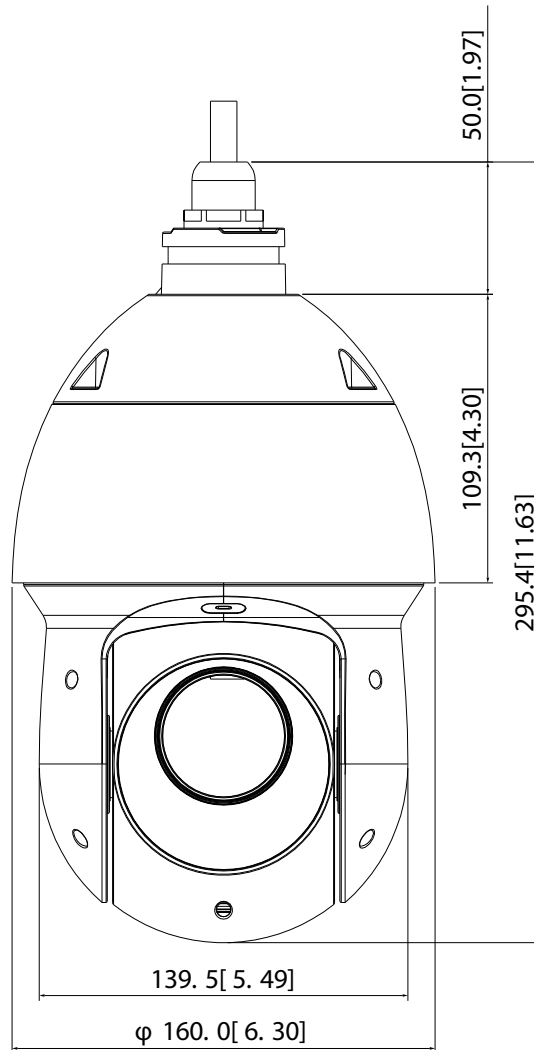

SPECIFICATIONS

Model Number	DHIPPTZ40/25XR-V2
Image Sensor	1/2.8" CMOS
Effective Pixels	2560 (H) × 1440 (V)
ROM	256 MB
RAM	512 MB
Electronic Shutter Speed	1/1 s–1/30,000 s
Scanning System	Progressive
Min. Illumination	Colour: 0.005 lux@F1.6 B/W: 0.0005 lux@F1.6 0 lux

(continued)

Structure

Casing	Aluminum alloy ADC12
Product Dimensions	295 mm × Φ160 mm (11.61" × Φ6.30")
Net Weight	2.8 kg (6.17 lb)
Gross Weight	4.3 kg (9.48 lb)

Dimensions (mm [inch])

All specifications are subject to change without notice. Copyright © Luxrite Ltd. All rights reserved