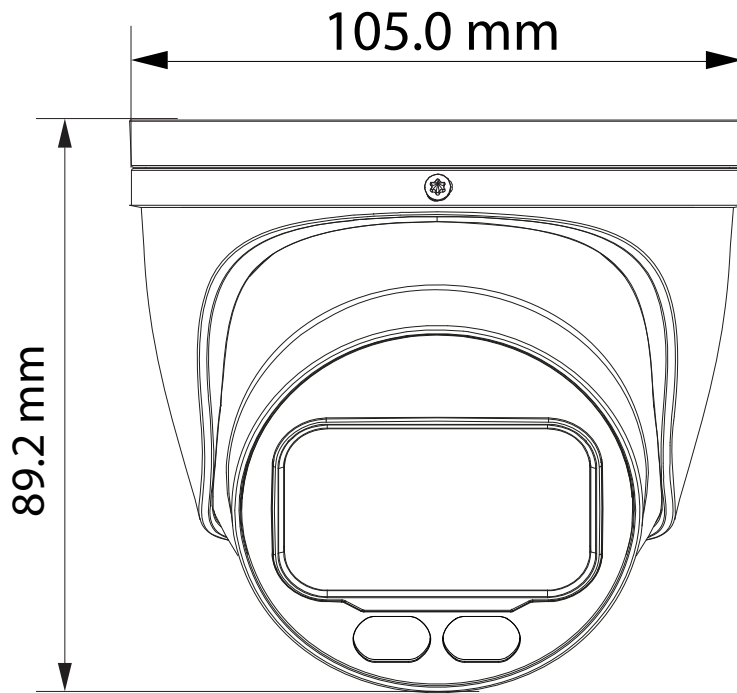

All specifications are subject to change without notice. Copyright © Luxrite Ltd. All rights reserved