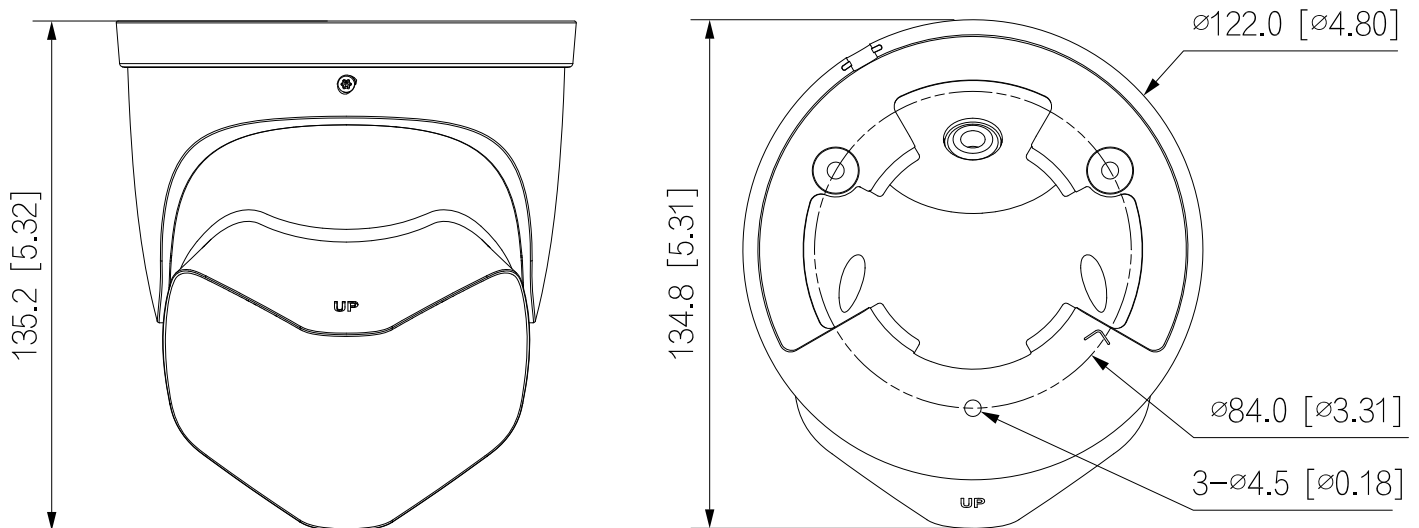

Operating Temperature	-40 °C to +60 °C (-40 °F to +140 °F)
Operating Humidity	≤95%
Storage Temperature	-40 °C to +60 °C (-40 °F to +140 °F)
Protection	IP67

Structure

Casing	Metal
Product Dimensions	Φ122 mm × 135.2 mm (Φ4.80" × 5.32")
Net Weight	990 g (2.18 lb)
Gross Weight	1150 g (2.54 lb)

Dimensions (mm[inch])

All specifications are subject to change without notice. Copyright © Luxrite Ltd. All rights reserved