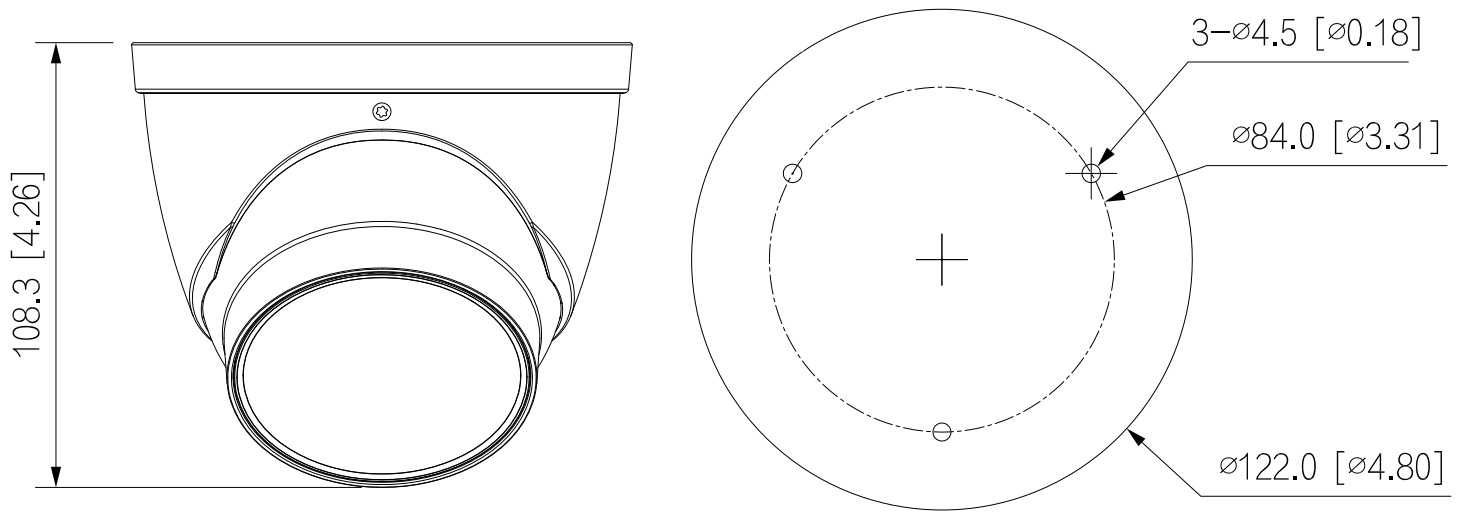

Dimensions (mm[inch])

All specifications are subject to change without notice. Copyright © Luxrite Ltd. All rights reserved