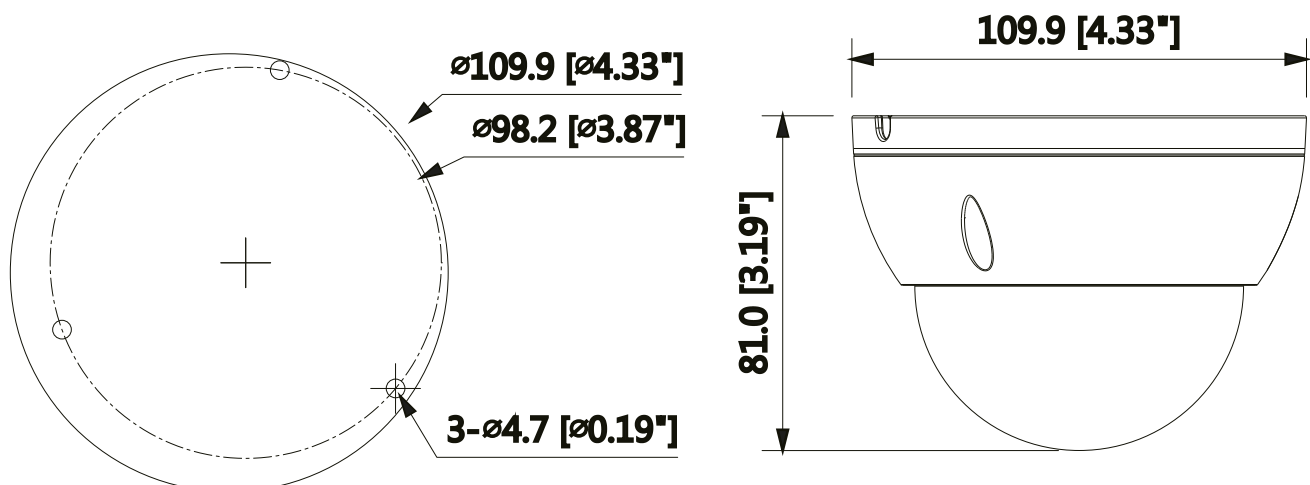

Network

Ethernet	RJ-45 (10/100Base-T)
Protocol	HTTP;HTTPS;TCP;ARP;RTSP;RTP;RTCP;UDP;SMTP; FTP;DHCP;DNS;DDNS;PPPoE;IPV4/V6;QoS;UPnP; NTP;Bonjour;IEEE 802.1X;Multicast;ICMP;IGMP;TLS
Interoperability	ONVIF Profile S, API
Streaming Method	Unicast / Multicast
Max. User Access	10 Users
Edge Storage	Local PC for instant recording
Web Viewer	IE, Chrome, Firefox, Safari
Smart Phone	iPhone, iPad & Android

General

Power Supply	DC12V, PoE(IEEE 802.3af)(Class 0)
Power Consumption	< 5.5W
Operating Condition	-30° C ~ +60° C (-22° F ~ +140° F) / Less than 95% RH
Storage Conditions	-30° C ~ +60° C (-22° F ~ +140° F) / Less than 95% RH
Ingress Protection	IP66
Vandal Resistance	IK10
Casing	Metal
Dimensions	Φ109.9mm × 81mm (4.33" x 3.19")
Net Weight	0.34Kg
Gross Weight	0.47Kg

All specifications are subject to change without notice. Copyright © Luxrite Ltd. All rights reserved