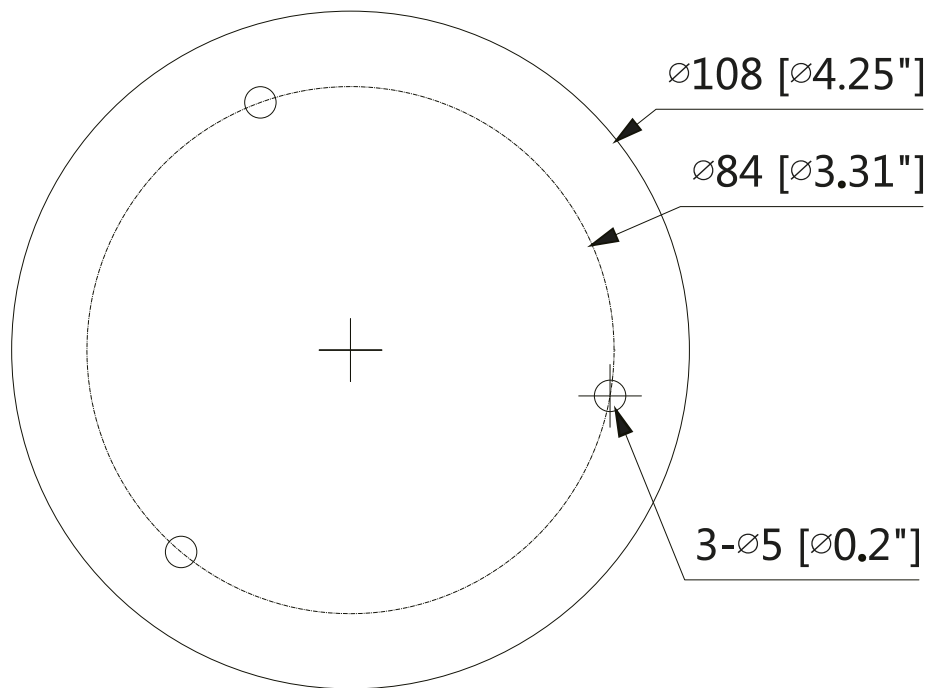

## Key Features:

- 4 Megapixel progressive scan CMOS
- H.265 & H.264 dual-stream encoding
- 4M@20fps(2688×1520)
- WDR(120dB), Day/Night(ICR), 3DNR, AWB, AGC, BLC
- 2.8mm fixed lens
- Max. IR LEDs Length 30m
- IP67 waterproof
- DC 12V / POE

## SPECIFICATIONS

<b>Model Number</b>	DHIPD40/28RG/30M
<b>Image Sensor</b>	1/3" 4Megapixel progressive CMOS
<b>Effective Pixels</b>	2688(H)x1520(V)
<b>Scanning System</b>	Progressive
<b>Electronic Shutter Speed</b>	Auto/Manual, 1/3~1/100000s
<b>Min. Illumination</b>	0.08Lux/F2.0( Color,1/3s,30IRE), 0Lux/F2.0(IR on)
<b>S/N Ratio</b>	More than 50dB
<b>Max. IR LEDs Length</b>	Up to 30m
<b>IR On/Off Control</b>	Auto/ Manual
<b>IR LEDs</b>	12

<b>Smart IR</b>	Support
<b>Region of Interest</b>	Off / On (4 Zone)
<b>Digital Zoom</b>	16x
<b>Flip</b>	0°/90°/180°/270°
<b>Mirror</b>	Off / On
<b>Privacy Masking</b>	Off / On (4 Area, Rectangle)
<b>Audio</b>	
<b>Compression</b>	N/A
<b>Network</b>	
<b>Ethernet</b>	RJ-45 (10/100Base-T)
<b>Protocol</b>	HTTP;HTTPS;TCP;ARP;RTSP;RTP;RTCP;UDP;SMTP; FTP;DHCP;DNS;DDNS;PPPoE;IPV4/V6;QoS;UPnP; NTP;Bonjour;IEEE 802.1X;Multicast;ICMP;IGMP;TLS
<b>Interoperability</b>	ONVIF
<b>Streaming Method</b>	Unicast / Multicast
<b>Max. User Access</b>	20 Users
<b>Edge Storage</b>	NAS / Local PC for instant recording
<b>Web Viewer</b>	IE, Chrome, Firefox, Safari
<b>Management Software</b>	SPRO CSS
<b>Smart Phone</b>	iPhone, iPad & Android
<b>Interface</b>	
<b>Audio Interface</b>	N/A
<b>General</b>	
<b>Power Supply</b>	DC12V, POE
<b>Power Consumption</b>	<5.5W
<b>Operating Conditions</b>	-30° C ~ +60° C / Less than 95% RH
<b>Storage Conditions</b>	-30° C ~ +60° C / Less than 95% RH
<b>Ingress Protection</b>	IP67
<b>Casing</b>	Metal
<b>Dimensions</b>	Φ108mm×84.9mm(4.25"×3.15")
<b>Net Weight</b>	0.23Kg(0.51lb)
<b>Gross Weight</b>	0.387Kg(0.85lb)