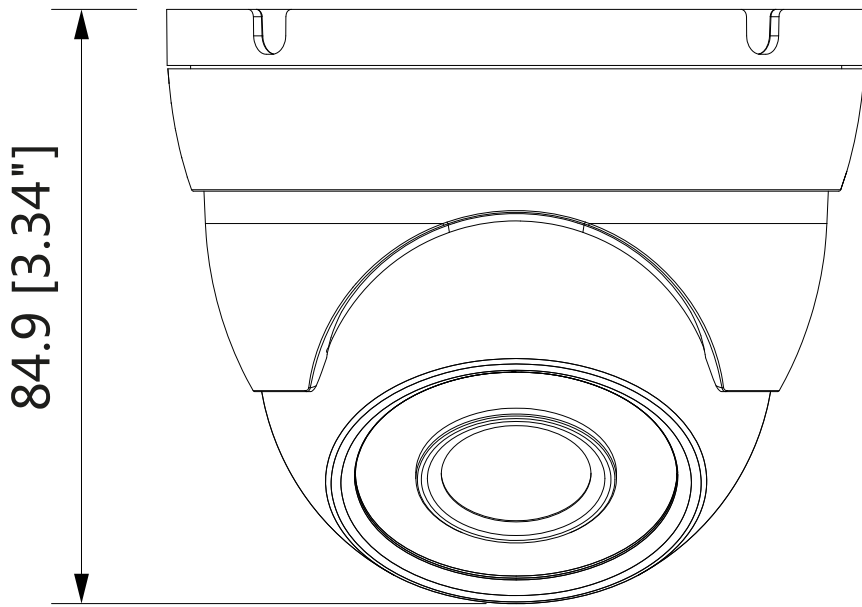

All specifications are subject to change without notice. Copyright © Luxrite Ltd. All rights reserved