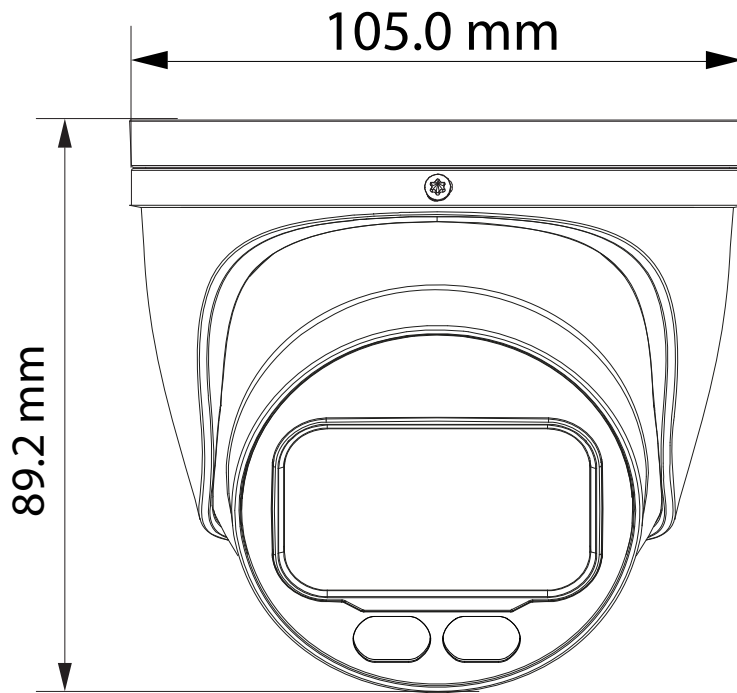

## SPECIFICATIONS

<b>Model Number</b>	DHIPD40/28LRG-M
<b>Image Sensor</b>	1/2.9" CMOS
<b>Effective Pixels</b>	2688 (H) × 1520 (V)
<b>ROM</b>	128 MB
<b>RAM</b>	128 MB
<b>Scanning System</b>	Progressive

(continued)

<b>Stream Capability</b>	2 streams
<b>Resolution</b>	4M 2688 × 1520 3.6M 2560 × 1440; 3M (2304 × 1296); 1080p (1920 × 1080); 1.3M (1280 × 960); 720p (1280 × 720); D1 (704 × 576/704 × 480); VGA (640 × 480); CIF (354 × 288/354 × 240)
<b>Bit Rate Control</b>	CBR/VBR
<b>Video Bit Rate</b>	H.264: 32 Kbps–6144 Kbps H.265: 12 Kbps–6144 Kbps
<b>Day/Night</b>	Auto(ICR)/Color/B/W
<b>BLC</b>	Yes
<b>HLC</b>	Yes
<b>WDR</b>	120 dB
<b>White Balance</b>	Auto/natural/street lamp/outdoor/manual/regional custom
<b>Gain Control</b>	Auto/Manual
<b>Noise Reduction</b>	3D DNR
<b>Motion Detection</b>	OFF/ON (4 areas, rectangular)
<b>Region of Interest(RoI)</b>	Yes (4 areas)
<b>Smart LED</b>	Yes
<b>Image Rotation</b>	0°/ 90°/ 180°/ 270° (Support 90° / 270° with 2688×1520 resolution and lower.)
<b>Mirror</b>	Yes
<b>Privacy Masking</b>	4 areas
<b>Audio</b>	
<b>Built-in MIC</b>	Yes
<b>Audio Compression</b>	G.711a; G.711Mu; PCM; G.726
<b>Alarm</b>	
<b>Alarm Event</b>	No SD card; SD card full; SD card error; network disconnection; IP conflict; illegal access; motion detection; video tampering; tripwire; intrusion; voltage detection; security exception
<b>Network</b>	
<b>Network</b>	RJ-45 (10/100 Base-T)
<b>SDK and API</b>	Yes

## General

<b>Power Supply</b>	12V DC/PoE (802.3af)
<b>Power Consumption</b>	Basic: 2.1 W (12 VDC); 2.7 W (PoE) Max. (H.265 + intelligence + WDR + warm light): 4.4 W (12 VDC); 5.2 W (PoE)
<b>Operating Conditions</b>	-40°C to +60°C (-40°F to +140°F)/less than ≤95%
<b>Storage Conditions</b>	-40°C to +60°C (-40°F to +140°F)
<b>Ingress Protection</b>	IP67
<b>Casing</b>	Metal
<b>Dimensions</b>	89.2 mm × Φ105.0 mm
<b>Net Weight</b>	0.365 kg
<b>Gross Weight</b>	0.527 kg