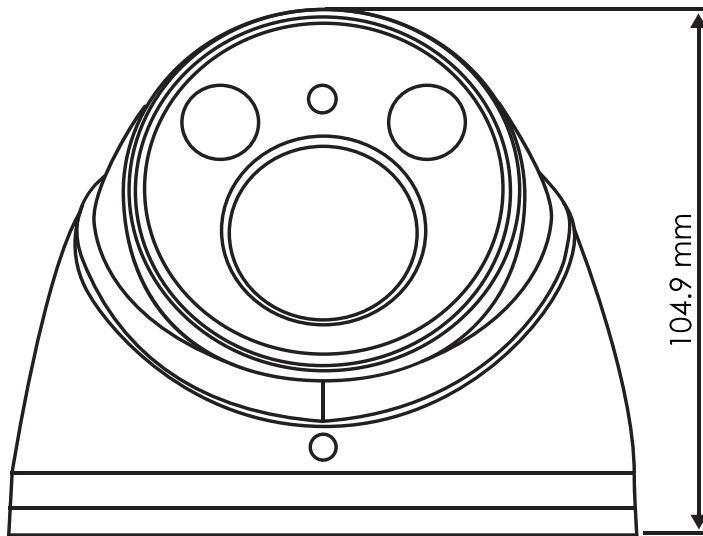

SPECIFICATIONS

Model Number	DHIPD40/2713RW-A
Image Sensor	4 Megapixel progressive scan CMOS
Effective Pixels	2688(H)x1520(V)
Scanning System	Progressive
Electronic Shutter Speed	Auto/Manual, 1/3(4)~1/100000s
Min. Illumination	0.1Lux/F1.4(Color), 0Lux/F1.4(IR on)
S/N Ratio	More than 50dB
Max. IR LEDs Length	Up to 50m
IR On/Off Control	Auto/ Manual
IR LEDs	2

Digital Zoom	16x
Flip	0°/90°/180°/270°
Mirror	Off / On
Privacy Masking	Off / On (4 Area, Rectangle)
Audio	
Compression	N/A
Network	
Ethernet	RJ-45 (10/100Base-T)
Protocol	HTTP; HTTPs; TCP; ARP; RTSP; RTP; UDP; SMTP; FTP; DHCP; DNS; DDNS; PPPOE; IPv4/v6; QoS; UPnP; NTP; Bonjour; 802.1x; Multicast; ICMP; IGMP; SNMP
Interoperability	ONVIF, PSIA, CGI
Streaming Method	Unicast / Multicast
Max. User Access	10 Users / 20 Users
Edge Storage	NAS / Local PC for instant recording
Web Viewer	IE, Chrome, Firefox, Safari
Management Software	SPRO CSS
Smart Phone	iPhone, iPad & Android
General	
Power Supply	DC12V, PoE (802.3af) (Class 0)
Power Consumption	<9.75W
Operating Conditions	-30° C ~ +60° C / Less than 95% RH
Storage Conditions	-30° C ~ +60° C / Less than 95% RH
Ingress Protection	IP66
Casing	Metal
Dimensions	Φ122mm x 104.9mm(4.8'' x4.1'')
Net Weight	0.59Kg(1.30lb)
Gross Weight	0.71Kg(1.57lb)