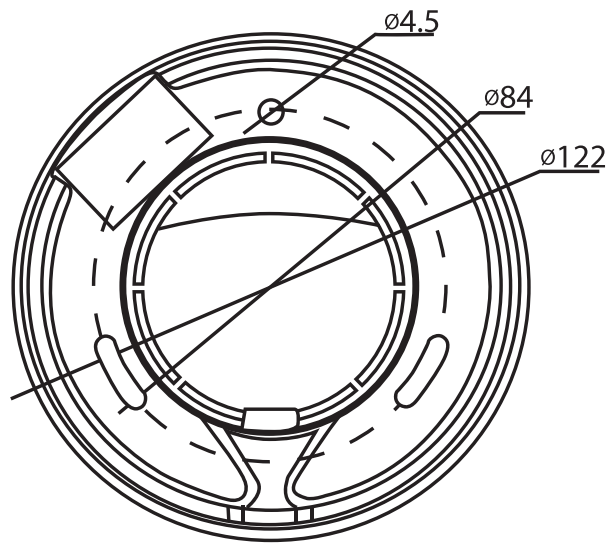

SPECIFICATIONS

Model Number	DHIPD40/2713RW-A
Image Sensor	4 Megapixel progressive scan CMOS
Effective Pixels	2688(H)x1520(V)
Scanning System	Progressive
Electronic Shutter Speed	Auto/Manual, 1/3(4)~1/100000s
Min. Illumination	0.1Lux/F1.4(Color), 0Lux/F1.4(IR on)
S/N Ratio	More than 50dB
Max. IR LEDs Length	Up to 50m
IR On/Off Control	Auto/ Manual
IR LEDs	2

Digital Zoom	16x
Flip	0°/90°/180°/270°
Mirror	Off / On
Privacy Masking	Off / On (4 Area, Rectangle)
Audio	
Compression	N/A
Network	
Ethernet	RJ-45 (10/100Base-T)
Protocol	HTTP; HTTPs; TCP; ARP; RTSP; RTP; UDP; SMTP; FTP; DHCP; DNS; DDNS; PPPOE; IPv4/v6; QoS; UPnP; NTP; Bonjour; 802.1x; Multicast; ICMP; IGMP; SNMP
Interoperability	ONVIF, PSIA, CGI
Streaming Method	Unicast / Multicast
Max. User Access	10 Users / 20 Users
Edge Storage	NAS / Local PC for instant recording
Web Viewer	IE, Chrome, Firefox, Safari
Management Software	SPRO CSS
Smart Phone	iPhone, iPad & Android
General	
Power Supply	DC12V, PoE (802.3af) (Class 0)
Power Consumption	<9.75W
Operating Conditions	-30° C ~ +60° C / Less than 95% RH
Storage Conditions	-30° C ~ +60° C / Less than 95% RH
Ingress Protection	IP66
Casing	Metal
Dimensions	Φ122mm x 104.9mm(4.8'' x4.1'')
Net Weight	0.59Kg(1.30lb)
Gross Weight	0.71Kg(1.57lb)