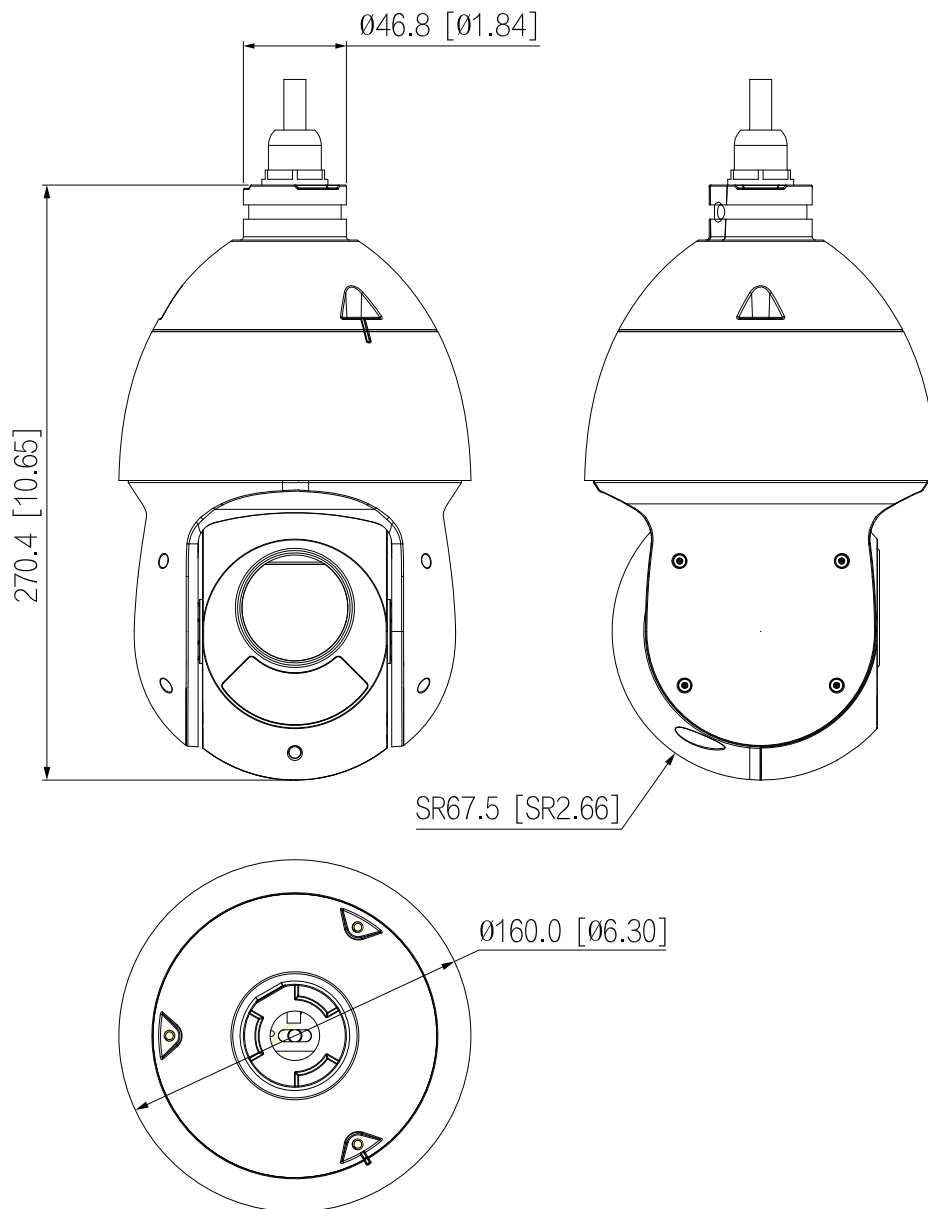

POWER

Power Supply	12 VDC/3 A ($\pm 10\%$) PoE (802.3at)
Power Consumption	Basic: 12 W Max.: 20 W (IR light)

ENVIRONMENT

Operating Temperature	-40 °C to +60 °C (-40 °F to +140 °F)
Operating Humidity	$\leq 95\%$
Protection	IP66, TVS 6000 V lightning proof; surge protection; voltage transient protection

STRUCTURE

Product Dimensions	270.4 mm \times Φ 160.0 mm (10.65" \times Φ 6.30")
Net Weight	2.4 kg (5.29 lb)
Gross Weight	3.9 kg (8.60 lb)

DIMENSIONS (mm [inch])

All specifications are subject to change without notice. Copyright © Luxrite Ltd. All rights reserved