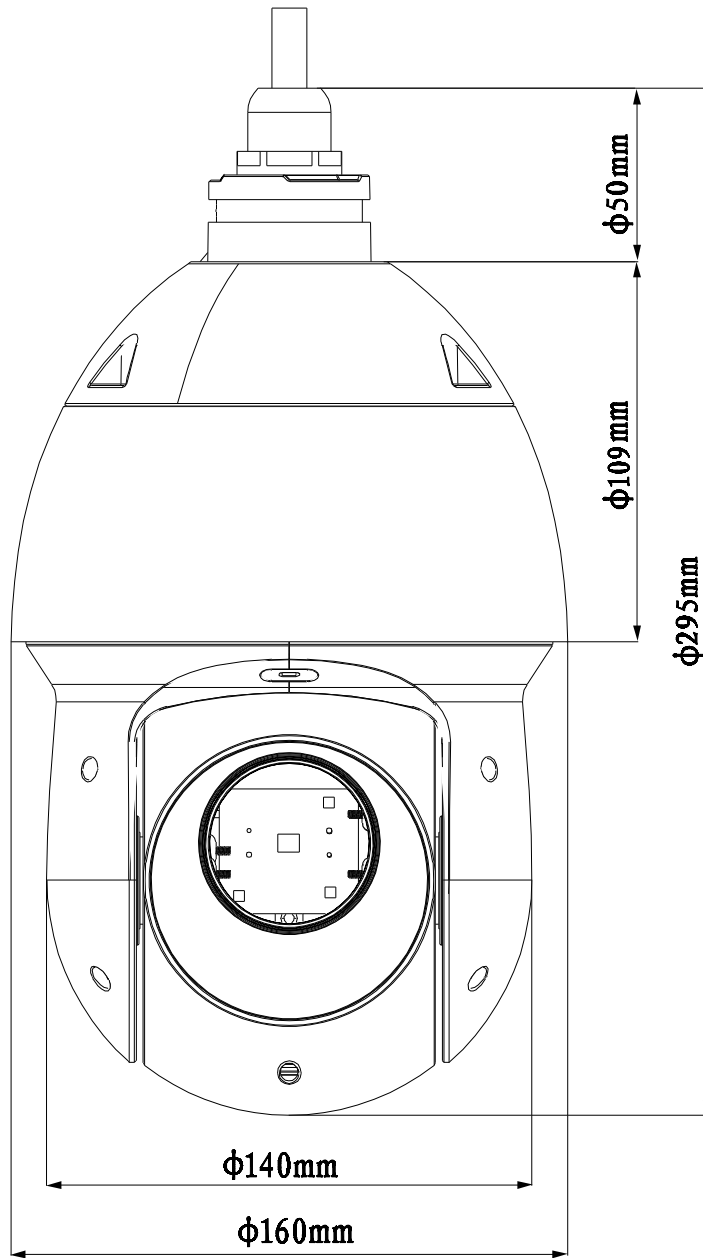

All specifications are subject to change without notice. Copyright © Luxrite Ltd. All rights reserved