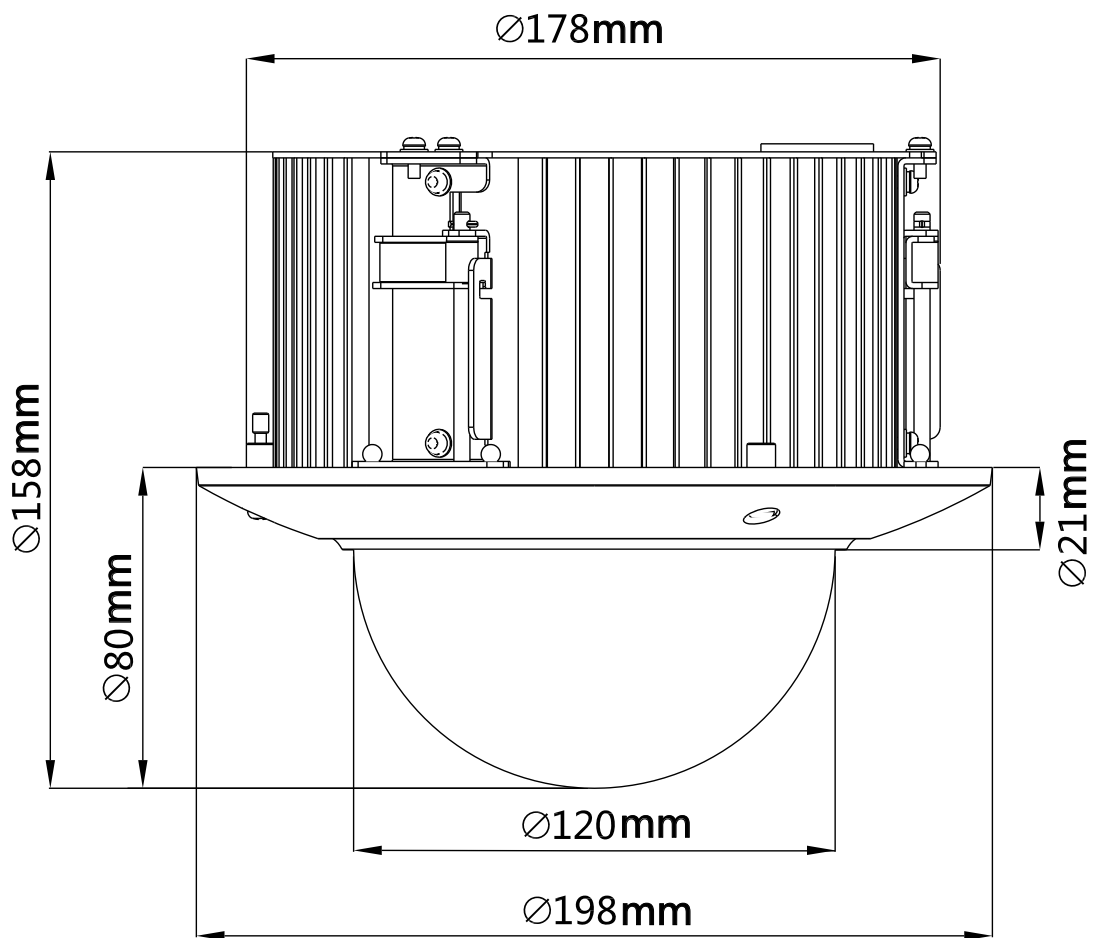

All specifications are subject to change without notice. Copyright © Luxrite Ltd. All rights reserved