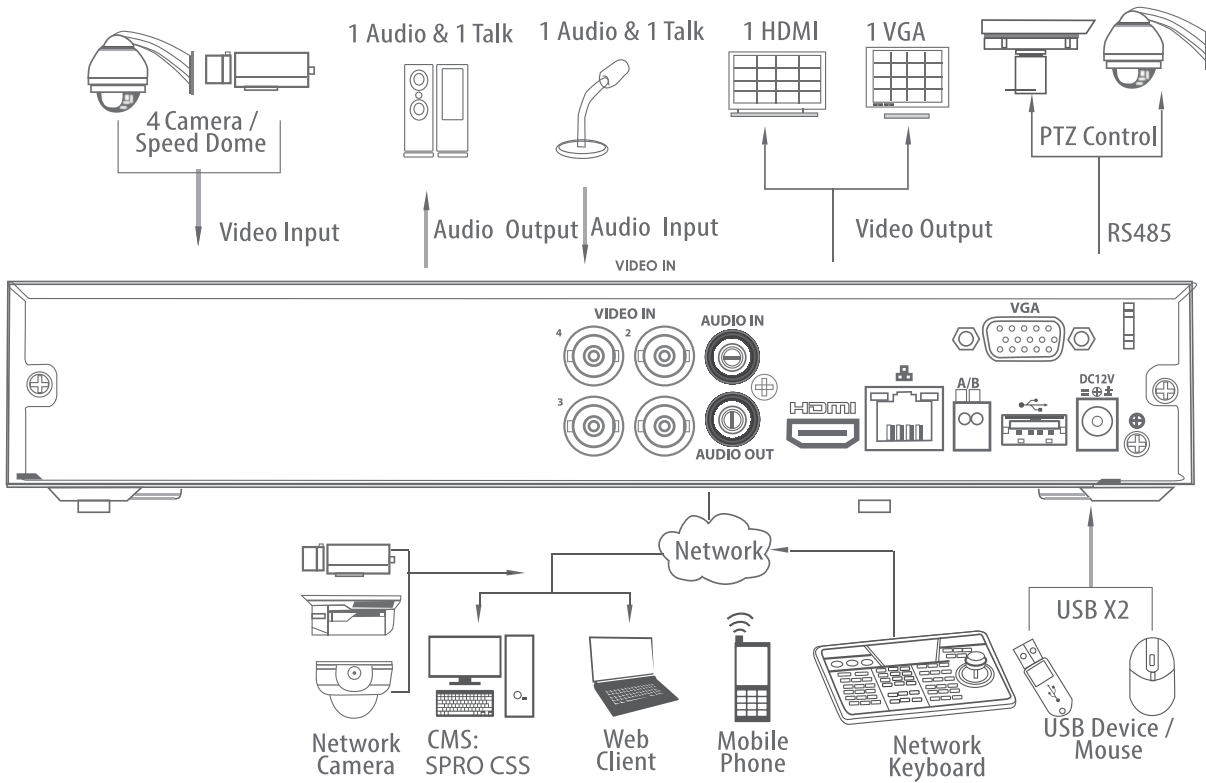

All specifications are subject to change without notice. Copyright © Luxrite Ltd. All rights reserved