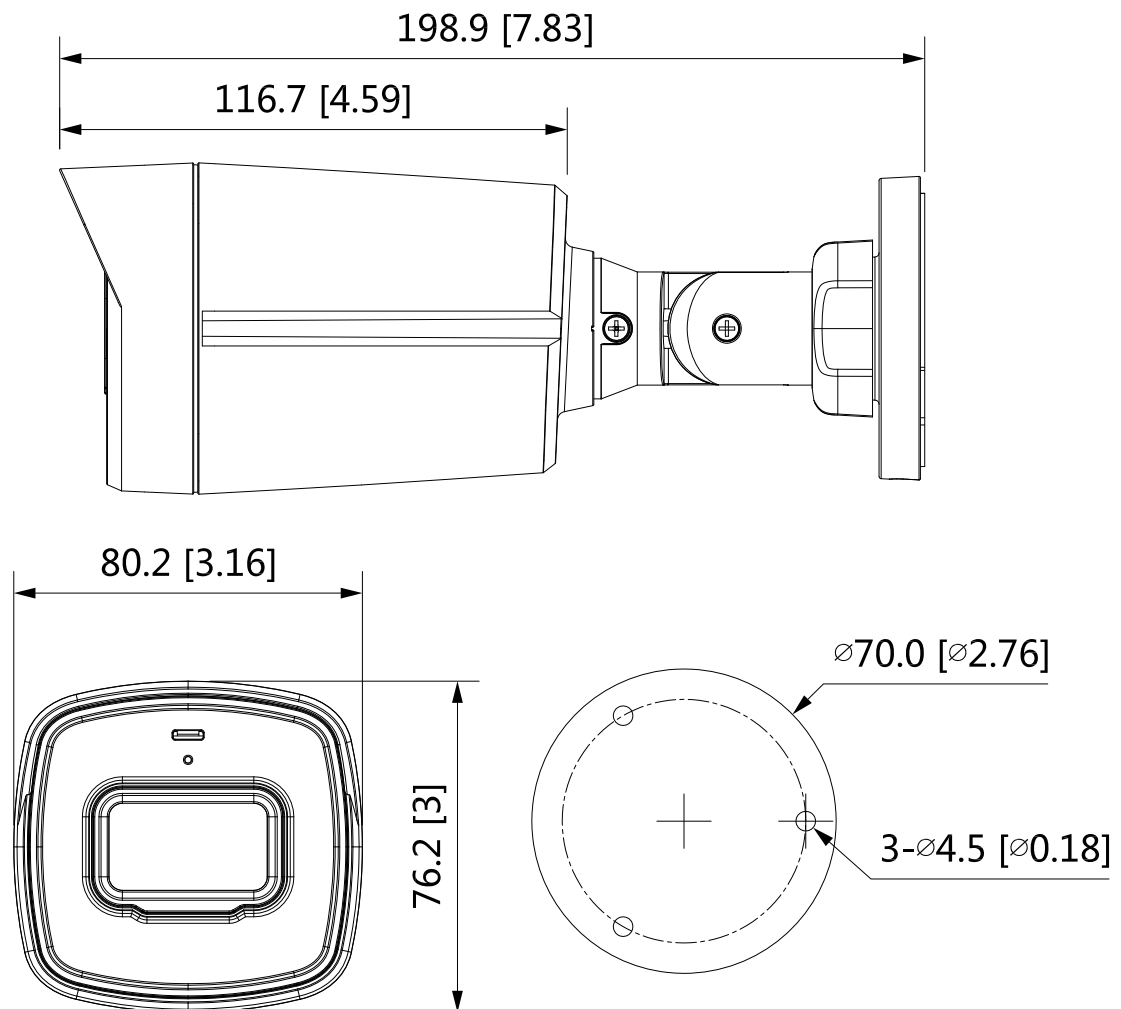

SPRO[®]

DHQ80/28RG/80M-4

8MP 4 IN 1 IR BULLET CAMERA

8 MEGAPIXEL

2.8 MM

80m IR

IP67

Key Features:

- 8MP(4K) @ 15fps
- 2.8mm fixed Lens
- Up to 80m IR distance (Smart IR)
- 4 in 1 video output (TVI/AHD/CVI/CVBS)
- IP66 waterproof
- DC 12V

SPECIFICATIONS

Model Number	DHQ80/28RG/80M-4
Image Sensor	1/2.7" CMOS
Effective Pixels	3840(H)×2160(V), 8MP
Electronic Shutter Speed	1/3s-1/100000s
Min. Illumination	0.03Lux/F2.0, 30IRE, 0Lux IR on
Max. IR LEDs Length	Up to 80m
IR On/Off Control	Auto/ Manual
IR LEDs	2
Pan/Tilt/Rotation	
Pan/Tilt/Rotation Range	Pan:0°~360° / Tilt: 0° ~ 90° / Rotation: 0° ~ 360°

(continued)

Lens	
Lens Type	Fixed lens
Mount Type	M12
Focal Length	2.8mm
Max Aperture	F2.0
Angle of View	125°×105°×56° (diagonal×horizontal×vertical)
Iris type	Fixed Iris
Close Focus Distance	1m
DORI Distance	Detect: 75m Observe: 30m Recognize: 15m Identify: 8m
Video	
Resolution	4K (3840×2160); 5M (2592×1944); 4M (2560×1440); 960H (960× 576/960×480)
Frame Rate	CVI: 4K@15fps; 5M@20fps; 4M@25fps, CVBS: PAL/NTSC AHD: 4K@15fps; 5M@20fps; 4M@25fps TVI: 4K@15fps; 5M@20fps; 4M@25fps
Day/Night	Auto (ICR) / Manual
BLC Mode	BLC / HLC / WDR
WDR	120dB
White Balance	Auto / Manual
Gain Control	Auto / Manual
Noise Reduction	2D&3D NR
Smart IR	Yes
Electronic Defog	Yes
Digital Zoom	4X
Mirror	Off/On
Privacy Masking	Off/On (8 Area, Rectangle)
Port	
Video Port	Video output choices of CVI/TVI/AHD/CVBS by one BNC port
General	
Power Supply	12V DC ±30%

Power Consumption	Max 6.6W (12V DC, IR on)
Operating Conditions	-30°C ~ +60°C / Less than 90% RH
Storage Conditions	-30°C ~ +60°C / Less than 90% RH
Ingress Protection	IP67
Casing	Metal front cover + plastic main body
Dimensions	244mm×90mm×90mm (9.61"×3.5"×23.5")
Net Weight	0.42kg (0.93lb)
Gross Weight	0.53kg (1.17lb)