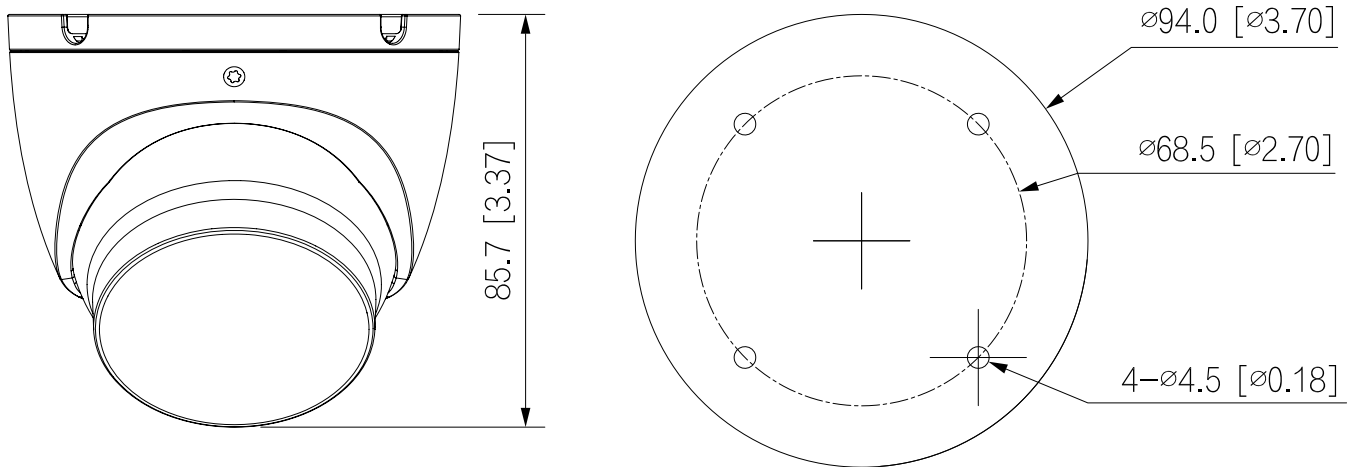

Dimensions (mm[inch])

Accessories