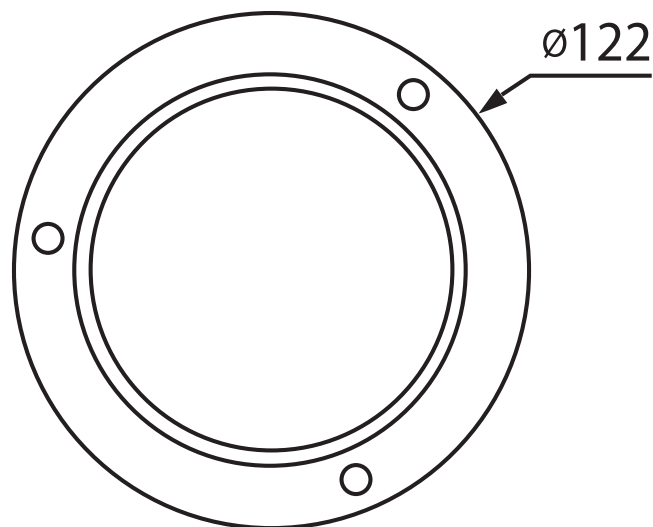

(continued)

Lens

Lens Type	Fixed lens
Mount Type	Board-in
Focal Length	2.8mm
Max Aperture	F1.6
Angle of View	H: 87°
Focus Control	Auto / Manual
Close Focus Distance	2500mm

Pan/Tilt/Rotation

Pan/Tilt/Rotation Range	Pan:0°~355° / Tilt: 0° ~ 75° / Rotation: 0° ~ 355°
--------------------------------	--

Casing	Aluminium
Dimensions	Φ122mm×88.9mm (Φ4.8"×3.5")
Net Weight	0.41kg (0.9lb)
Gross Weight	0.59kg (1.3lb)

All specifications are subject to change without notice. Copyright © Luxrite Ltd. All rights reserved