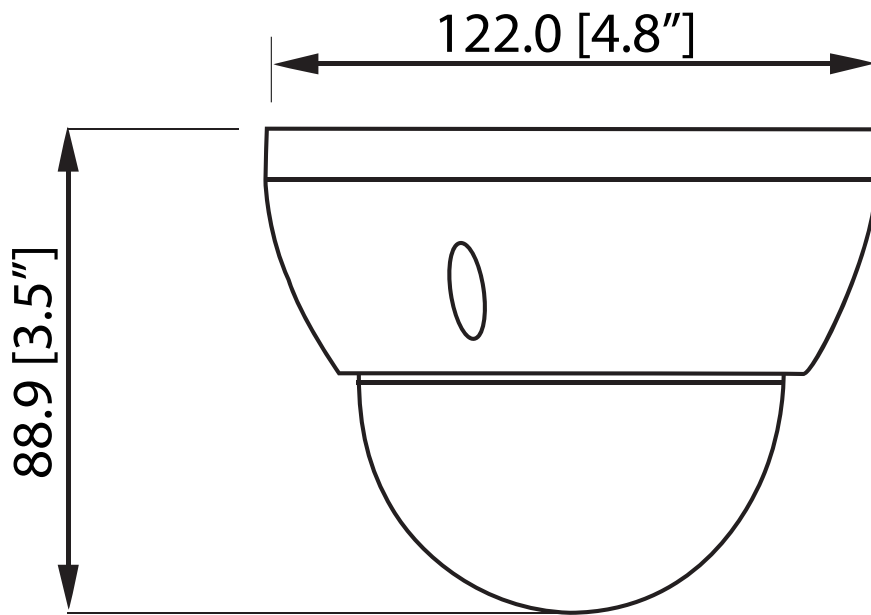

(continued)

Lens

Lens Type	Fixed lens
Mount Type	Board-in
Focal Length	2.8mm
Max Aperture	F1.6
Angle of View	H: 87°
Focus Control	Auto / Manual
Close Focus Distance	2500mm

Pan/Tilt/Rotation

Pan/Tilt/Rotation Range	Pan:0°~355° / Tilt: 0° ~ 75° / Rotation: 0° ~ 355°
--------------------------------	--

Casing	Aluminium
Dimensions	Φ122mm×88.9mm (Φ4.8"×3.5")
Net Weight	0.41kg (0.9lb)
Gross Weight	0.59kg (1.3lb)

All specifications are subject to change without notice. Copyright © Luxrite Ltd. All rights reserved