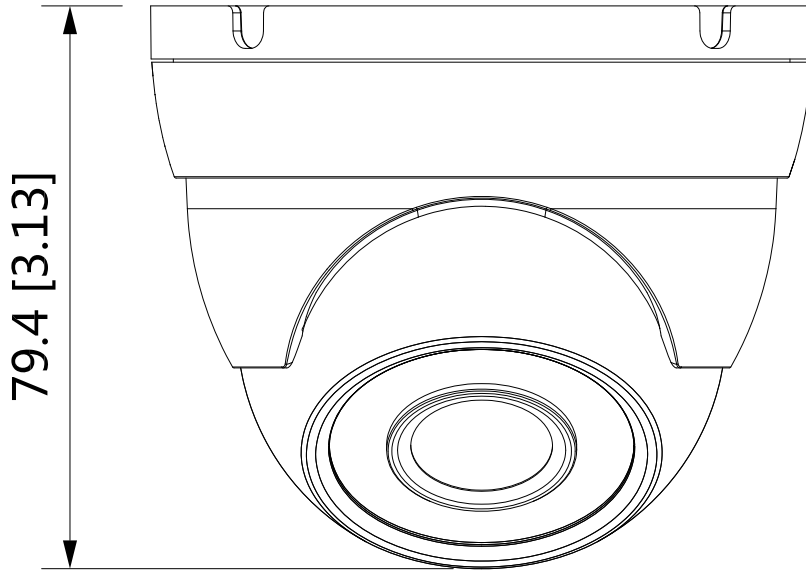

## SPECIFICATIONS

<b>Model Number</b>	DHD80/28RG/30M-4
<b>Image Sensor</b>	1/2.7 inch CMOS
<b>Effective Pixels</b>	3840(H)×2160(V), 8MP
<b>Scanning System</b>	Progressive
<b>Electronic Shutter Speed</b>	PAL: 1/25s–1/100000s / NTSC: 1/30s–1/100000s
<b>Min. Illumination</b>	0.03Lux/F2.0, 30IRE, 0Lux IR on
<b>S/N Ratio</b>	More than 65dB
<b>Max. IR LEDs Length</b>	Up to 30m
<b>IR On/Off Control</b>	Auto/ Manual
<b>IR LEDs</b>	12

(continued)

Lens	
<b>Lens Type</b>	Fixed lens
<b>Mount Type</b>	M12
<b>Focal Length</b>	2.8mm
<b>Max Aperture</b>	F2.0
<b>Angle of View</b>	125° x 105° x 56° (diagonal x horizontal x vertical)
<b>Focus Control</b>	N/A
<b>Close Focus Distance</b>	1.0 m (3.3 ft)
<b>DORI Distance</b>	Detect: 74.7m   Observe: 29.9m   Recognize: 14.9m   Identify: 7.5m
Pan/Tilt/Rotation	
<b>Pan/Tilt/Rotation Range</b>	Pan:0°~360° / Tilt: 0° ~ 78° / Rotation: 0° ~ 360°
Video	
<b>Resolution</b>	4K (3840 × 2160); 5M (2592 × 1944); 4M (2560 × 1440); 960H (960 × 576/960 × 480)
<b>Frame Rate</b>	CVI: 4K@25/30fps; 4K@15fps; 5M@20fps; 4M@25fps AHD: 4K@15fps; TVI: 4K@15fps; CVBS: 960H
<b>Day/Night</b>	Auto (ICR) / Manual
<b>BLC</b>	BLC / HLC / WDR
<b>WDR</b>	DWDR
<b>White Balance</b>	Auto / Manual
<b>Gain Control</b>	Auto / Manual
<b>Noise Reduction</b>	2D/3D
<b>Smart IR</b>	Yes
<b>Mirror</b>	Off/On
<b>Privacy Masking</b>	Off/On (8 area, rectangle)
General	
<b>Video Output</b>	Video output choices of CVI/TVI/AHD/CVBS by one BNC port
<b>Power Supply</b>	12V DC ±30%
<b>Power Consumption</b>	Max 4.3W (12V DC, IR on)
<b>Operating Conditions</b>	-40°C to +60°C / Less than 95% RH
<b>Storage Conditions</b>	-40°C to +60°C / Less than 95% RH

(continued)

Ingress Protection	IP67
Casing	Metal throughout the whole casing
Dimensions	Φ93.4mm × 79.4mm (Φ3.68" × 3.13")
Net Weight	0.27 Kg (0.60lb)
Gross Weight	0.35 Kg (0.77lb)

All specifications are subject to change without notice. Copyright © Luxrite Ltd. All rights reserved