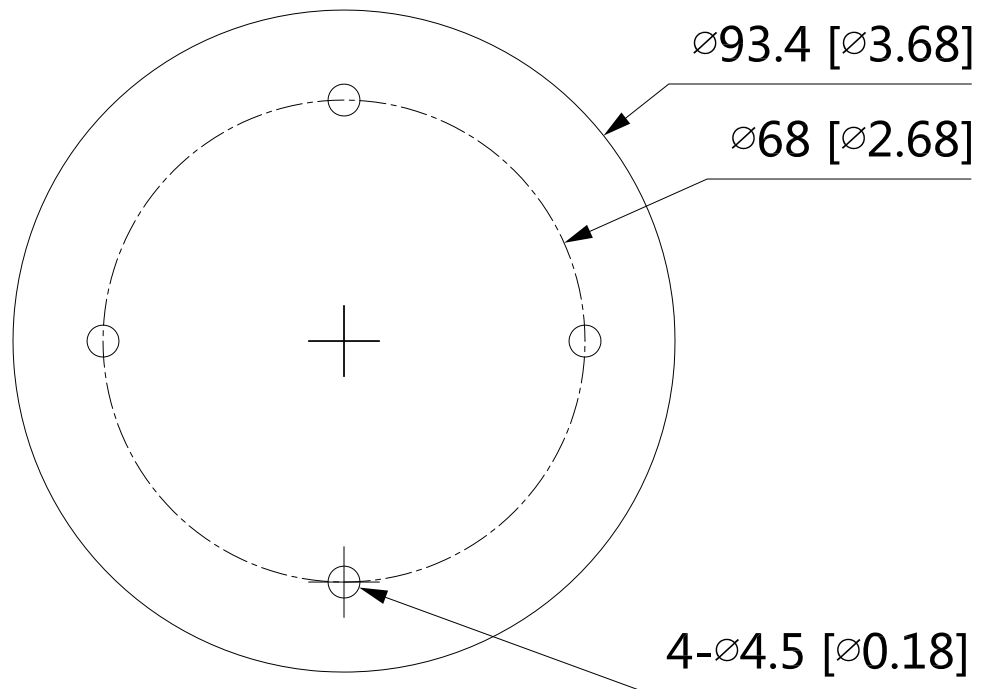

## SPECIFICATIONS

<b>Model Number</b>	DHD80/28RG/30M-4
<b>Image Sensor</b>	1/2.7 inch CMOS
<b>Effective Pixels</b>	3840(H)×2160(V), 8MP
<b>Scanning System</b>	Progressive
<b>Electronic Shutter Speed</b>	PAL: 1/25s–1/100000s / NTSC: 1/30s–1/100000s
<b>Min. Illumination</b>	0.03Lux/F2.0, 30IRE, 0Lux IR on
<b>S/N Ratio</b>	More than 65dB
<b>Max. IR LEDs Length</b>	Up to 30m
<b>IR On/Off Control</b>	Auto/ Manual
<b>IR LEDs</b>	12

(continued)

Lens	
<b>Lens Type</b>	Fixed lens
<b>Mount Type</b>	M12
<b>Focal Length</b>	2.8mm
<b>Max Aperture</b>	F2.0
<b>Angle of View</b>	125° x 105° x 56° (diagonal x horizontal x vertical)
<b>Focus Control</b>	N/A
<b>Close Focus Distance</b>	1.0 m (3.3 ft)
<b>DORI Distance</b>	Detect: 74.7m   Observe: 29.9m   Recognize: 14.9m   Identify: 7.5m
Pan/Tilt/Rotation	
<b>Pan/Tilt/Rotation Range</b>	Pan:0°~360° / Tilt: 0° ~ 78° / Rotation: 0° ~ 360°
Video	
<b>Resolution</b>	4K (3840 × 2160); 5M (2592 × 1944); 4M (2560 × 1440); 960H (960 × 576/960 × 480)
<b>Frame Rate</b>	CVI: 4K@25/30fps; 4K@15fps; 5M@20fps; 4M@25fps AHD: 4K@15fps; TVI: 4K@15fps; CVBS: 960H
<b>Day/Night</b>	Auto (ICR) / Manual
<b>BLC</b>	BLC / HLC / WDR
<b>WDR</b>	DWDR
<b>White Balance</b>	Auto / Manual
<b>Gain Control</b>	Auto / Manual
<b>Noise Reduction</b>	2D/3D
<b>Smart IR</b>	Yes
<b>Mirror</b>	Off/On
<b>Privacy Masking</b>	Off/On (8 area, rectangle)
General	
<b>Video Output</b>	Video output choices of CVI/TVI/AHD/CVBS by one BNC port
<b>Power Supply</b>	12V DC ±30%
<b>Power Consumption</b>	Max 4.3W (12V DC, IR on)
<b>Operating Conditions</b>	-40°C to +60°C / Less than 95% RH
<b>Storage Conditions</b>	-40°C to +60°C / Less than 95% RH

(continued)

Ingress Protection	IP67
Casing	Metal throughout the whole casing
Dimensions	Φ93.4mm × 79.4mm (Φ3.68" × 3.13")
Net Weight	0.27 Kg (0.60lb)
Gross Weight	0.35 Kg (0.77lb)

All specifications are subject to change without notice. Copyright © Luxrite Ltd. All rights reserved