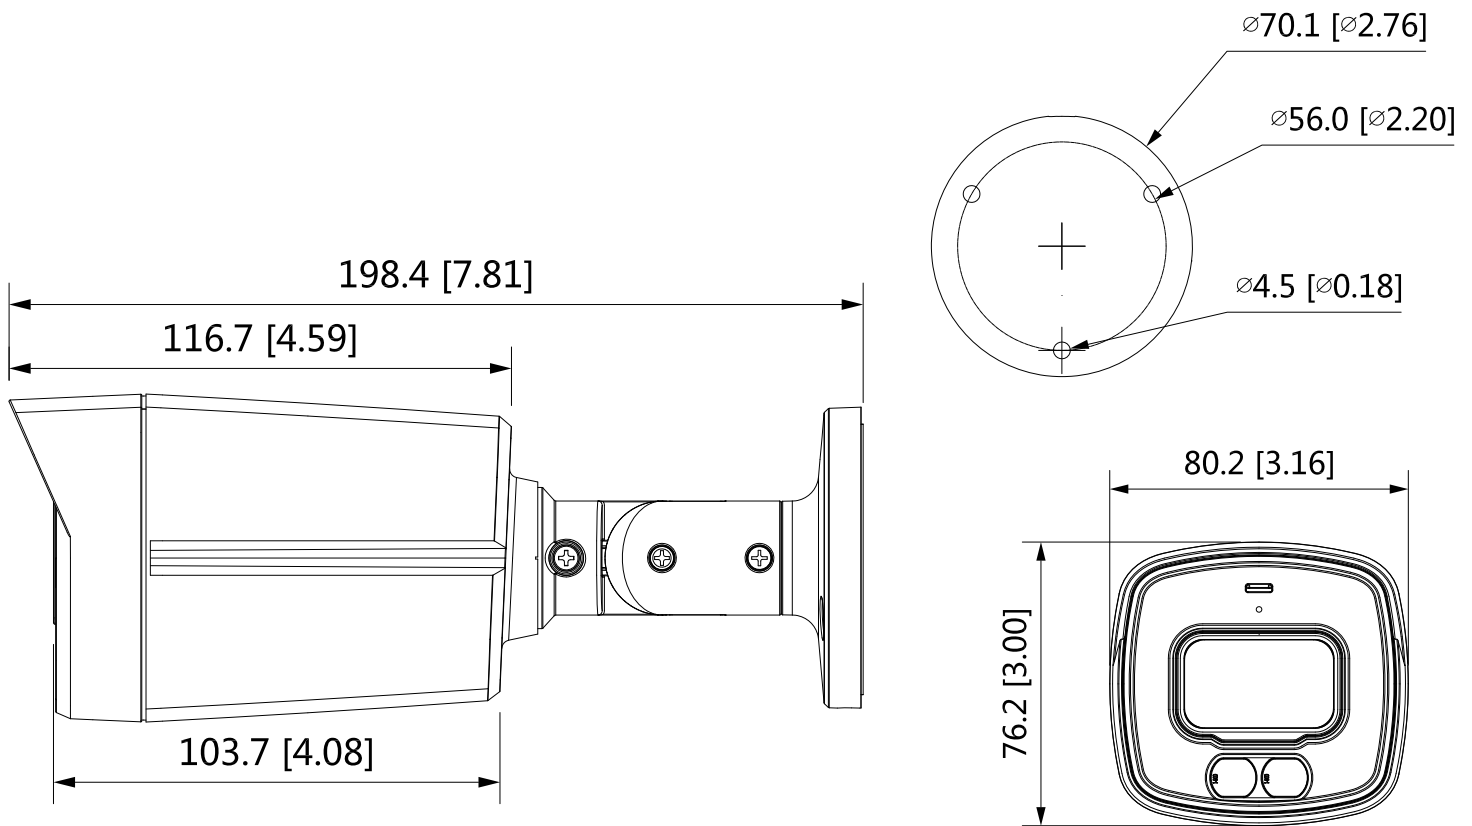

Interface	
Audio Interface	N/A
Port	
Video Port	Video output choices of CVI/TVI/AHD/CVBS by one BNC port
General	
Power Supply	12V ±30% DC
Power Consumption	Max 5.0W (12V DC, white light on)
Operating Temperature	-40°C to +60°C (-40°F to 140°F) ; <95% (non-condensation)
Storage Temperature	-40°C to +60°C (-40°F to 140°F) ; <95% (non-condensation)
Protection Grade	IP67
Casing	Metal front cover + plastic main body
Dimensions	198.4 mm × 80.2 mm × 76.2 mm
Net Weight	0.29 Kg
Gross Weight	0.44 Kg

All specifications are subject to change without notice. Copyright © Luxrite Ltd. All rights reserved