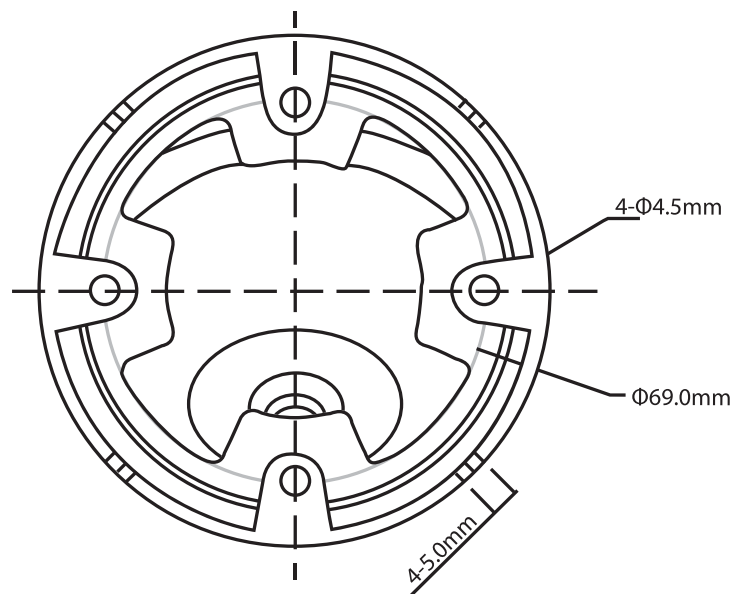

- 4MP@25fps
- 3.6mm fixed Lens
- Up to 15M IR distance
- Smart IR
- WDR
- IP67 waterproof
- DC12V

SPECIFICATIONS

Model Number	SPD40/36R/15M
Image Sensor	1/3" CMOS
Effective Pixels	2688(H)×1520(V), 4MP
Scanning System	Progressive
Electronic Shutter Speed	1/25~1/100000s
Min. Illumination	0.03Lux/F2.0, 30IRE, 0Lux IR on
S/N Ratio	More than 65dB
Max. IR LEDs Length	Up to 15m
IR On/Off Control	Auto/ Manual
IR LEDs	12

(continued)

Lens

Lens Type	Fixed lens / Fixed iris
Mount Type	Board-in
Focal Length	3.6mm
Max Aperture	F2.0
Angle of View	H:84.8°
Focus Control	N/A

Pan/Tilt/Rotation

Pan/Tilt/Rotation Range	Pan:0°~360° / Tilt: 0° ~ 90° / Rotation: 0° ~ 360°
--------------------------------	--

Casing	Aluminium
Dimensions	$\Phi 93.4\text{mm} \times 79.4\text{mm}$ ($\Phi 3.68'' \times 3.13''$)
Net Weight	0.28kg (0.62lb)
Gross Weight	0.35kg (0.77lb)

All specifications are subject to change without notice. Copyright © Luxrite Ltd. All rights reserved