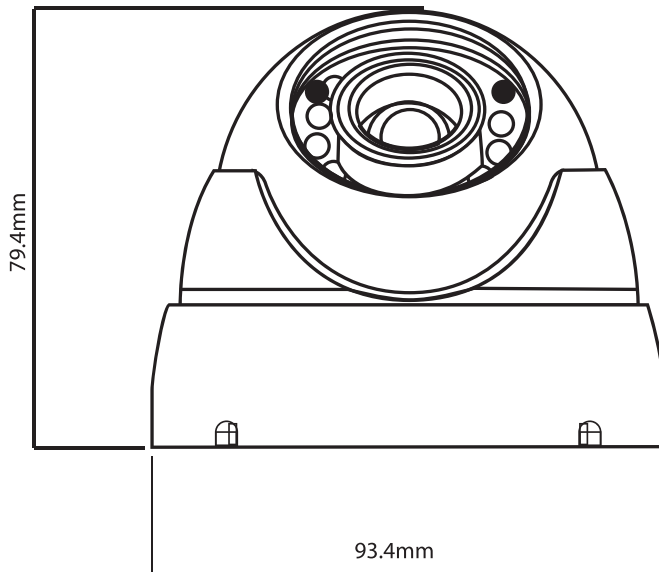

- 4MP@25fps
- 3.6mm fixed Lens
- Up to 15M IR distance
- Smart IR
- WDR
- IP67 waterproof
- DC12V

SPECIFICATIONS

Model Number	SPD40/36R/15M
Image Sensor	1/3" CMOS
Effective Pixels	2688(H)×1520(V), 4MP
Scanning System	Progressive
Electronic Shutter Speed	1/25~1/100000s
Min. Illumination	0.03Lux/F2.0, 30IRE, 0Lux IR on
S/N Ratio	More than 65dB
Max. IR LEDs Length	Up to 15m
IR On/Off Control	Auto/ Manual
IR LEDs	12

(continued)

Lens

Lens Type	Fixed lens / Fixed iris
Mount Type	Board-in
Focal Length	3.6mm
Max Aperture	F2.0
Angle of View	H:84.8°
Focus Control	N/A

Pan/Tilt/Rotation

Pan/Tilt/Rotation Range	Pan:0°~360° / Tilt: 0° ~ 90° / Rotation: 0° ~ 360°
--------------------------------	--

Casing	Aluminium
Dimensions	$\Phi 93.4\text{mm} \times 79.4\text{mm}$ ($\Phi 3.68'' \times 3.13''$)
Net Weight	0.28kg (0.62lb)
Gross Weight	0.35kg (0.77lb)

All specifications are subject to change without notice. Copyright © Luxrite Ltd. All rights reserved