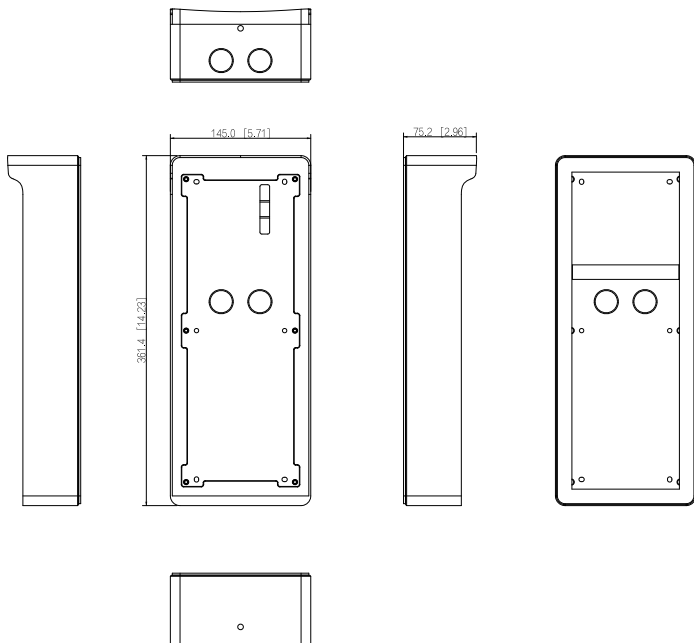

# VI-SURFACE02-3

Triple Module Box For Video Door Entry

### Key Features:

- Colour: Silver
- Dimensions: 361.4mm × 145.0 mm × 75.2 mm
- Installation mode: Supports surface mounting and flush mounting
- Material: Steel

### Dimensions (mm[inch])