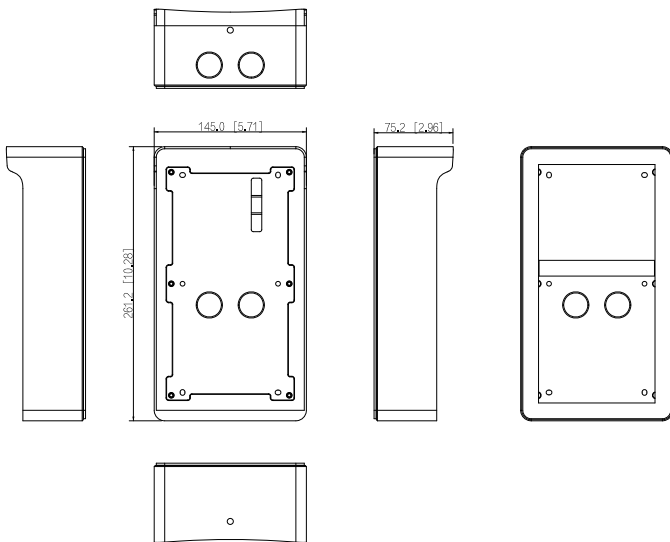

SPRO[®]

VI-SURFACE02-2

Twin Module Box For Video Door Entry

Key Features:

- Colour: Silver
- Dimensions: 261.2 mm × 145.0 mm × 75.2 mm
- Installation mode: Supports surface mounting and flush mounting
- Material: Steel

Dimensions (mm[inch])

Installation