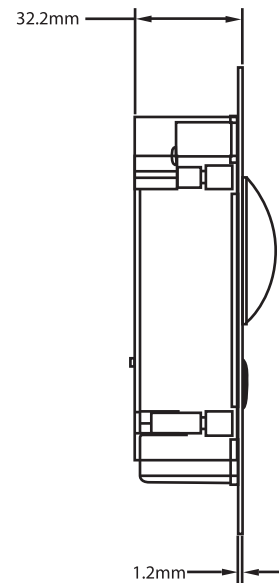

SPECIFICATIONS

Model Number	VI-STN01
Main Processor	Embedded Micro Processor
Operating System	Embedded LINUX OS

Video

Video Compression	H.264
Image Sensor	1/4" 1MP CMOS
Lens	2.8mm
Angle of View	D:80° H:75°
Day/Night	Color Image

Audio

Audio Compression	G.711
Audio Input	Omnidirectional Mic
Audio Output	Built-in Speaker
Bidirectional Talk	Support Dual-way Bidirectional talk

(continued)

Operation Mode	
Keypad	Single Mechanical Button
Interface	
Door Control	2(1 relay out for main lock, 1 extended by access control module)
Alarm In	2(1ch unlock button, 1ch feedback)
RS485	1
Network	
Ethernet	10M/100Mbps Self-adaptive
Network Protocol	TCP/IP
General	
Ingress Protection	IP54, IK07
Tamper Switch	1
Installation	Surface & Flush
Material	Stainless Steel
Power	DC 12V
Power Consumption	Standby ≤1W, Work ≤10W
Working Temperature	-40°C~+60°C
Relative Humidity	10%~90%RH
Dimensions	129.9mm×32.2mm×140mm
Weight	0.8Kg