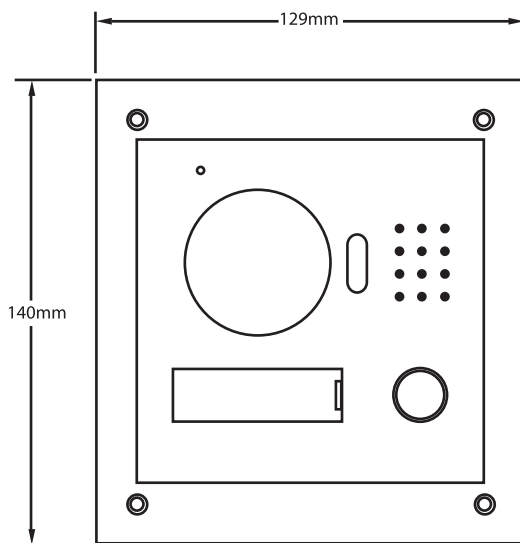

SPECIFICATIONS

Model Number	VI-STN01
Main Processor	Embedded Micro Processor
Operating System	Embedded LINUX OS

Video

Video Compression	H.264
Image Sensor	1/4" 1MP CMOS
Lens	2.8mm
Angle of View	D:80° H:75°
Day/Night	Color Image

Audio

Audio Compression	G.711
Audio Input	Omnidirectional Mic
Audio Output	Built-in Speaker
Bidirectional Talk	Support Dual-way Bidirectional talk

(continued)

Operation Mode	
Keypad	Single Mechanical Button
Interface	
Door Control	2(1 relay out for main lock, 1 extended by access control module)
Alarm In	2(1ch unlock button, 1ch feedback)
RS485	1
Network	
Ethernet	10M/100Mbps Self-adaptive
Network Protocol	TCP/IP
General	
Ingress Protection	IP54, IK07
Tamper Switch	1
Installation	Surface & Flush
Material	Stainless Steel
Power	DC 12V
Power Consumption	Standby ≤1W, Work ≤10W
Working Temperature	-40°C~+60°C
Relative Humidity	10%~90%RH
Dimensions	129.9mm×32.2mm×140mm
Weight	0.8Kg